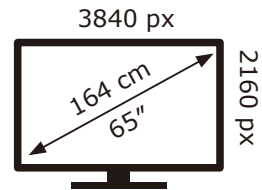

101 kWh/1000h

ABCDEF**G**
HDR
132 kWh/1000h