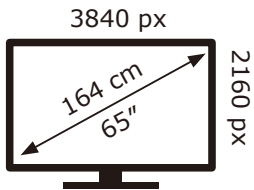

PHILIPS

65PUS8007/12

101 kWh/1000h

ABCDEF**G**
HDR
132 kWh/1000h

2019/2013

PHILIPS

65PUS8007/12

101 kWh/1000h