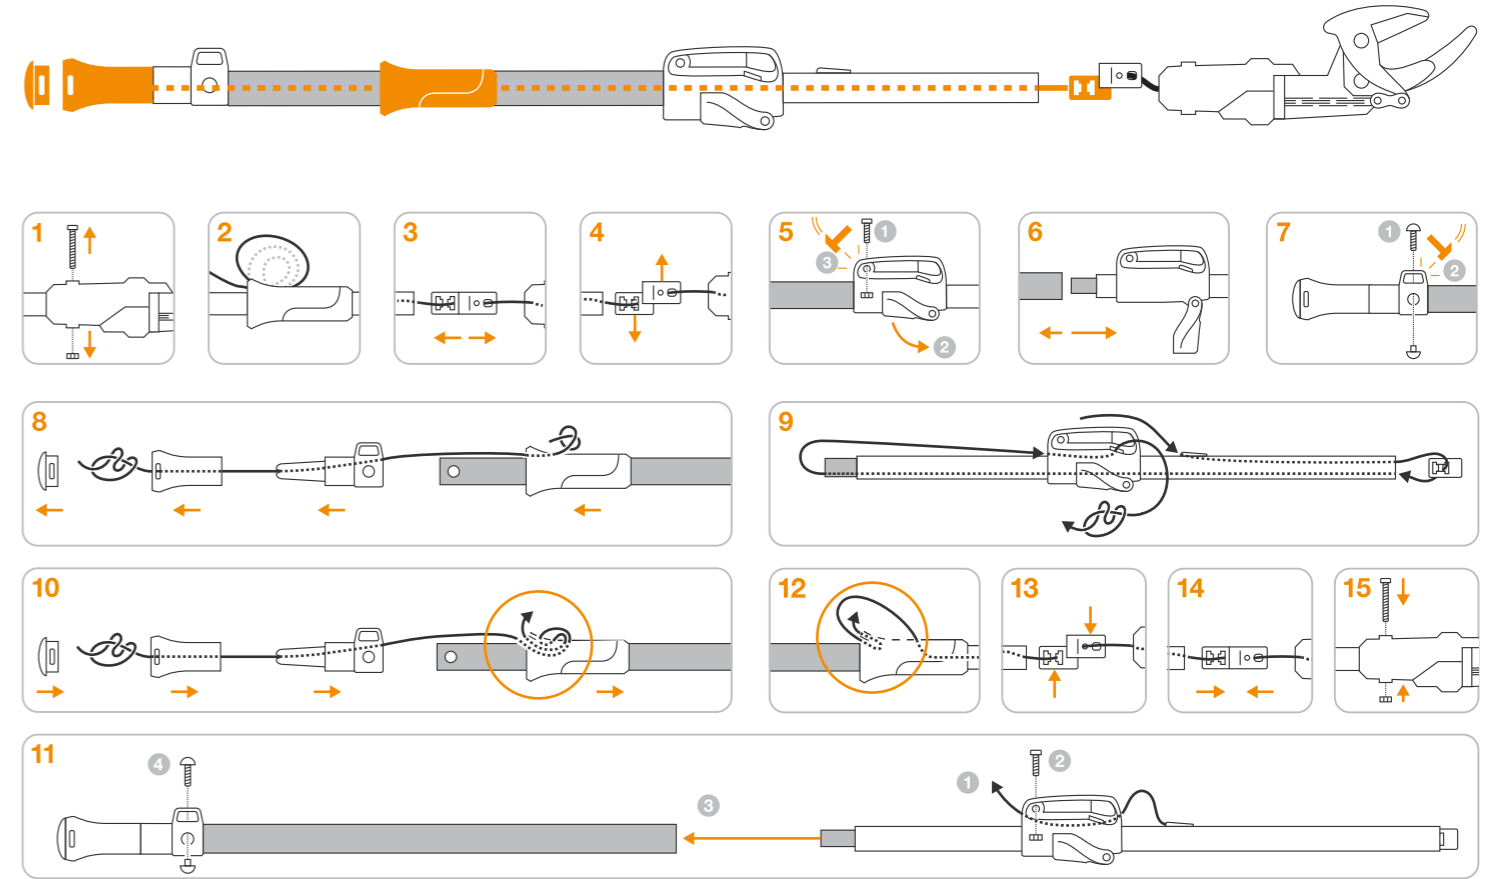

PX92, PX93, PX94

Blade + spring + screw (1026275, 1026276, 1026277)

PB8 M / PB8 L

Handle kit M (1026282)
Handle kit L (1026283)

PB8 M / PB8 L

Blade + lock + screw kit (1026280) All parts
Blade PTFE + screws (1026281) 1,2,3

UPX86

Handle and rope set (1026296)

UP82, UP84, UP86 UPX82, UPX86

Blade + spring + chain link (1026293)

UPX82

Handle and rope set (1026297)

UPX82, UPX86

Spare cutting head (1026295)