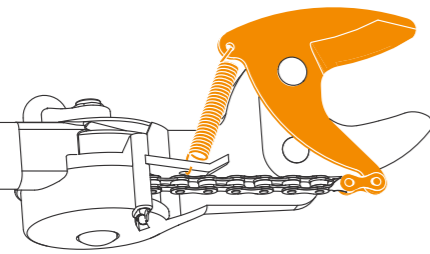

PX92, PX93, PX94

Blade + spring + screw (1026275, 1026276, 1026277)

PB8 M / PB8 L

Handle kit M (1026282)
Handle kit L (1026283)

PB8 M / PB8 L

Blade + lock + screw kit (1026280) All parts
Blade PTFE + screws (1026281) 1,2,3

UPX86

Handle and rope set (1026296)

UP82, UP84, UP86 UPX82, UPX86

Blade + spring + chain link (1026293)

UPX82

Handle and rope set (1026297)

UPX82, UPX86

Spare cutting head (1026295)