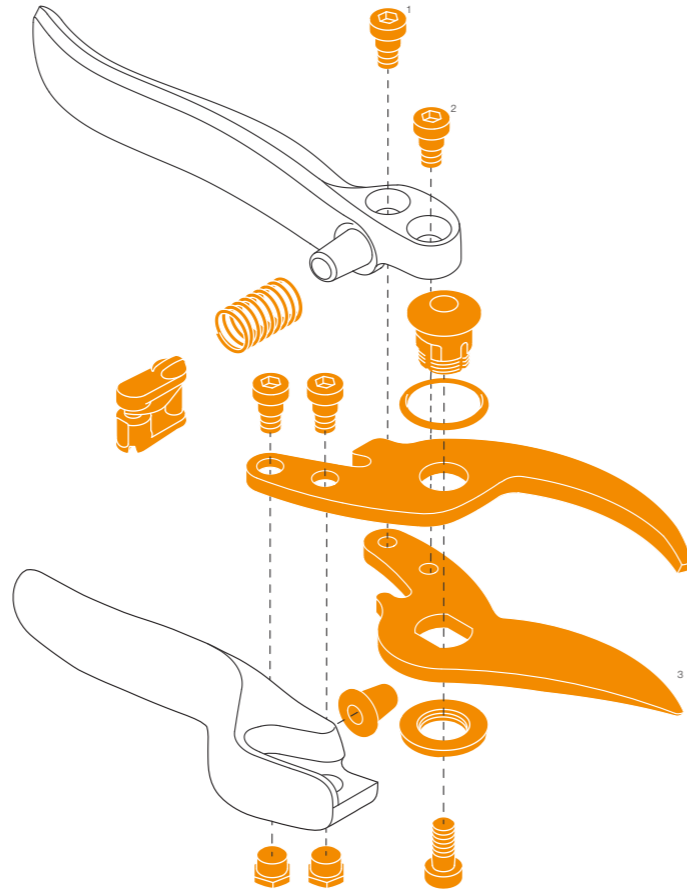

LX92 (2)

Blade + screws (1026288)

LX94, LX98 L104, L108 (3)

Blade + screws (1026285)

L71 (1)

Blades, anvil + screws (1026290)

L77 (2)

Blades, anvil + screws (1026292)

PX92, PX93, PX94

Blade + spring + screw (1026275, 1026276, 1026277)

PB8 M / PB8 L

Handle kit M (1026282)
Handle kit L (1026283)

PB8 M / PB8 L

Blade + lock + screw kit (1026280) All parts
Blade PTFE + screws (1026281) 1,2,3

UPX86

Handle and rope set (1026296)

UP82, UP84, UP86 UPX82, UPX86

Blade + spring + chain link (1026293)

UPX82

Handle and rope set (1026297)

UPX82, UPX86

Spare cutting head (1026295)