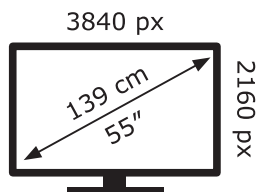

ENERG ⚡

LG Electronics

55UP751C0ZF

103 kWh/1000h

ABCDEF**G**

129 kWh/1000h

2019/2013