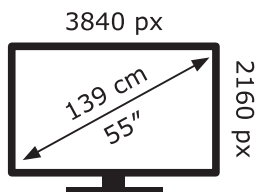

# ENERG

LG Electronics

55NANO826QB

**81** kWh/1000h

ABCDEF**G**

**127** kWh/1000h

2019/2013