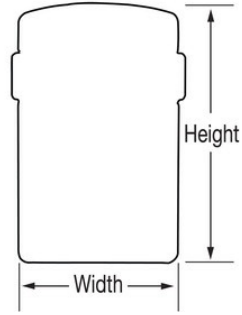

Model No. 5441EURD

Bluetooth Key Lock Box - Select Access®
Smart - Wall Mount

Best Used For:

Share Keys and
Access Cards

Overview & Features

Product Features

- Large key storage compartment holds multiple house keys or access cards
- Open and manage with your smartphone
- Use the FREE Master Lock Vault eLocks App for Android or IOS
- Can also be accessed by entering a traditional code on the keypad
- Schedule access now or in the future
- Provide permanent or temporary access
- Use the App or web to track usage
- Tamper alerts and low battery warnings
- Easy to replace battery (CR123A preinstalled)
- Includes mounting hardware for easy installation

Product Specifications

Product Number	5441EURD
Body Width	83mm
Exterior dimensions (H x W x D)	12,7cm x 8,3cm x 5,9cm
Interior dimensions (H x W x D)	9,4cm x 6,2cm x 2,5cm
Colour	Grey
Batteries	Requires 1 CR123A (preinstalled)
Description	Retail Carded Packaging
Master Carton Qty	2