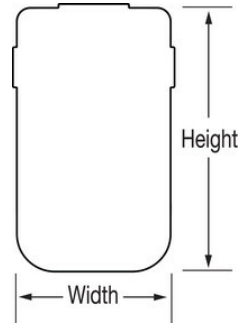

## Product Specifications

<b>Product Number</b>	5425EURD
<b>Body Width</b>	72mm
<b>Exterior dimensions (H x W x D)</b>	12,6cm x 7,2cm x 5,2cm
<b>Interior dimensions (H x W x D)</b>	10,3cm x 5,7cm x 2,5cm
<b>Colour</b>	Grey
<b>Description</b>	Retail Carded Packaging
<b>Master Carton Qty</b>	4