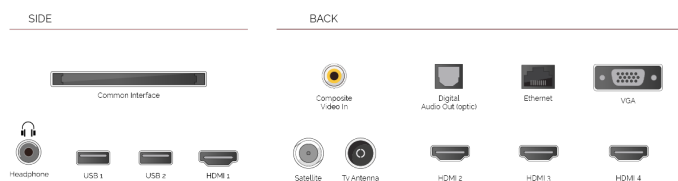

CONNECTIONS

SIZE