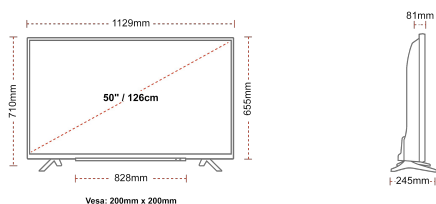

71kWh/1000

**HIGHLIGHTS**

- ⌕ Android TV
- ⌕ Google Assistant
- ⌕ Chromecast Built in
- ⌕ 4K UHD HDR
- ⌕ Dolby Vision HDR
- ⌕ Google Play Store

**CONNECTIONS**

**SIZE**

**DISPLAY**

Screen Size (inch / cm)	50" / 126cm
Panel Type	DLED
Resolution	Ultra HD (3840 x 2160)
Brightness	350

**MECHANICAL**

Boxed dimensions (mm)	1215 x 154 x 780
Dimensions with stand (mm)	1129 x 245 x 710
Dimensions without Stand (mm)	1129 x 81 x 655
Gross Weight (kg)	14,5
Net Weight (kg)	10,5
VESA (Wall mount) WxH	200mm x 200mm
Screw Size	M6