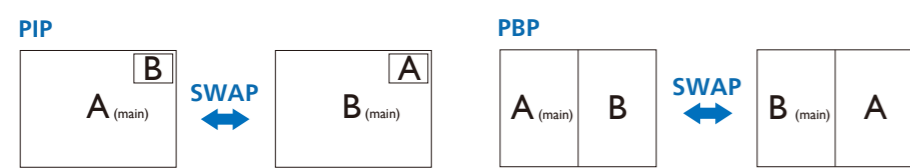

5

MultiView	SUB SOURCE POSSIBILITY (x)				
	Inputs	HDMI 1	HDMI 2	DisplayPort	USBC
MAIN SOURCE (x)	HDMI 1	●	●	●	●
	HDMI 2	●	●	●	●
	DisplayPort	●	●	●	●
	USBC	●	●	●	●