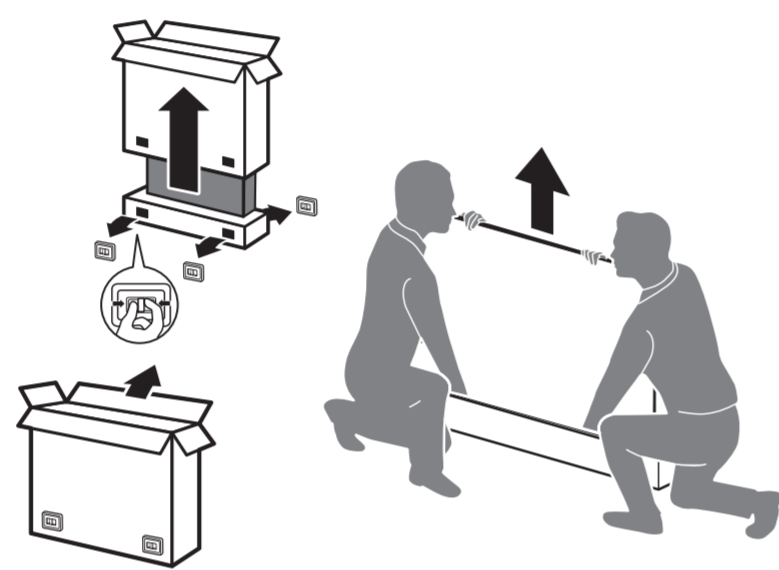

48"/55"/65" (M5xL16) : x4

Register to find out more and get support
www.philips.com/TVsupport

A 1a 48"/55"

1b 65"

2

3

B

4 48"/55"/65"

5

1 55"/65"

2 Wall Mount dimensions (x, y)

- 48" 300x300mm M6 (L: 10mm~15mm) 121 cm
- 55" 300x300mm M6 (L: 10mm~15mm) 139 cm
- 65" 300x300mm M6 (L: 10mm~15mm) 164 cm

6