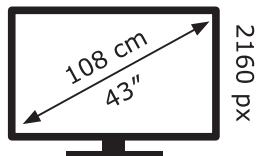

# ENERG

LG Electronics

43UQ76903LE

**54** kWh/1000h

ABCDEF**G**

**80** kWh/1000h

3840 px

2019/2013