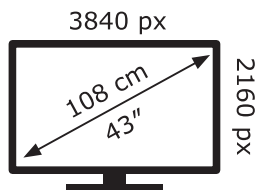

ENERG ⚡

LG Electronics

43UP78006LB

65 kWh/1000h

ABCDEF**G**

HDR

83 kWh/1000h

2019/2013