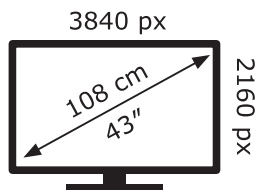

ENERG ⚡

LG Electronics

43UP75006LF

67 kWh/1000h

ABCDEF**G**

HDR

85 kWh/1000h

2019/2013