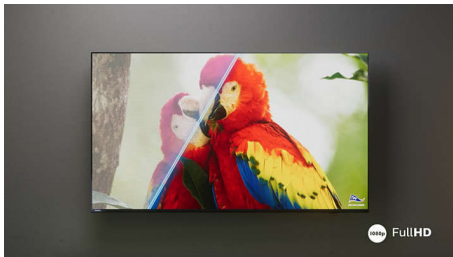

TV FHD

TV da 108 cm (43") Philips Smart TV, Pixel Plus HD

43PFS6808/12

In evidenza

Immagini nitide

Innamorati di tutto ciò che guardi con un TV LED full HD. Il processore del televisore ottimizza la qualità dell'immagine per offrire immagini nitide, colori brillanti e movimenti fluidi. Otterrai sempre la migliore esperienza di visione.

Philips Smart TV

Grazie al nostro nuovo smart TV troverai tutto ciò che vuoi in meno di un attimo. Ti

piace una serie? Puoi continuare a guardarla direttamente dalla schermata principale. Se stai cercando qualcosa di nuovo, puoi sfogliare tra le categorie, come azione o drammatico, e visualizzare i suggerimenti dei principali servizi di streaming, il tutto in un'unica posizione.

Controllo vocale intelligente

Scegli tra diversi assistenti vocali! Puoi controllare il televisore e chiedere all'Assistente Google di trovare programmi e film tramite gli altoparlanti smart di Google. Oppure chiedi ad Alexa, tramite i dispositivi compatibili con Alexa.

Confezione sostenibile.

Questo TV non è solo un investimento in immagini e audio di qualità, ma è anche un investimento per il futuro. Le nostre confezioni sono realizzate in cartone riciclato certificato

FSC e i nostri materiali stampati sono in carta riciclata.

Design sottile e accattivante.

Cerchi un televisore per la tua stanza? Lo schermo praticamente privo di cornice di questo smart TV si abbina a qualsiasi arredo e, grazie ai sottili piedini grigio chiaro, lo schermo sembra fluttuare.

Ideale per il gaming

Ti piace giocare? Un'impostazione di input lag basso si attiva automaticamente quando accendi la console, garantendo un'esperienza di gioco sempre fluida, anche quando l'azione si fa più intensa.

Colori brillanti e movimenti fluidi.

Colori brillanti e movimenti fluidi per il TV e molto altro.