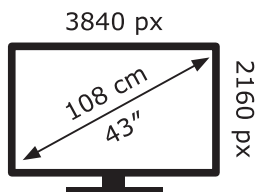

ENERG

LG Electronics

43NANO756PR

66 kWh/1000h

ABCDEF**G**

HDR

86 kWh/1000h

2019/2013