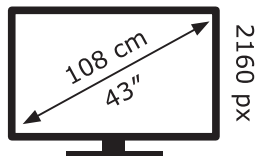

**ENERG** ⚡

**LG Electronics**

43NANO766QA

**54** kWh/1000h

ABCDEF**G**

**82** kWh/1000h

3840 px

2019/2013