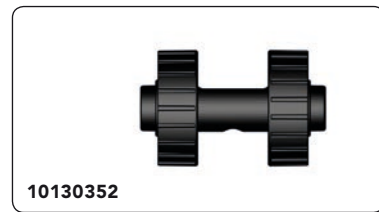

10127996 x 1

10150065 x 1

10150191 x 1

10106996 x 1

10134760 x 1

1

2

2

click

A dashed speech bubble containing the word "click" is positioned above the gear assembly, with a curved arrow pointing to the gear teeth, indicating the sound of the component being fully seated.