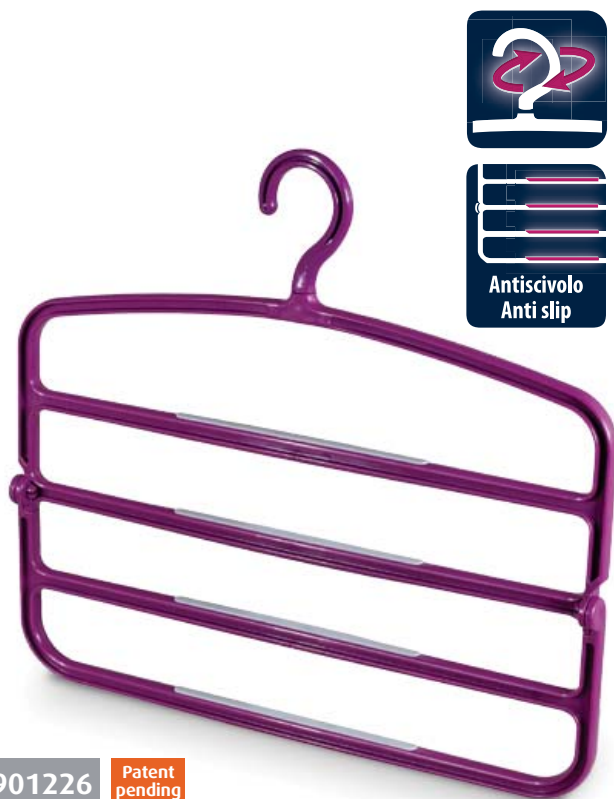

SIZES: 42cm  
MATERIAL: Polypropylene + TPE  
PCS/CART.: 12  
EAN CODE: 8001410073709

**901224** **5 PEZZI PCS.** Patent pending

> Set 5 appendiabiti plastica - Bimbi  
> 5 pcs./set plastic hangers - Kids

SIZES: 31cm  
MATERIAL: Polypropylene + TPE  
PCS/CART.: 12  
EAN CODE: 8001410073723

**901225** Patent pending

> Appendi pantaloni a 4 barre - grigio  
> 4 bars pants hanger - grey

SIZES: 40cm  
MATERIAL: Polypropylene + TPE  
PCS/CART.: 8  
EAN CODE: 8001410073730

**901226** Patent pending

> Appendi pantaloni a 4 barre - viola  
> 4 bars pants hanger - violet

SIZES: 40cm  
MATERIAL: Polypropylene + TPE  
PCS/CART.: 8  
EAN CODE: 8001410073747

**901227** 2 PEZZI PCS. Patent pending

> Set 2 pinze appendiabiti - grigio  
> 2 pcs./set clip hangers - grey

SIZES: 30cm  
MATERIAL: Polypropylene + TPE  
PCS/CART.: 8  
EAN CODE: 8001410073754

**901228** 2 PEZZI PCS. Patent pending

> Set 2 pinze appendiabiti - viola  
> 2 pcs./set clip hangers - violet