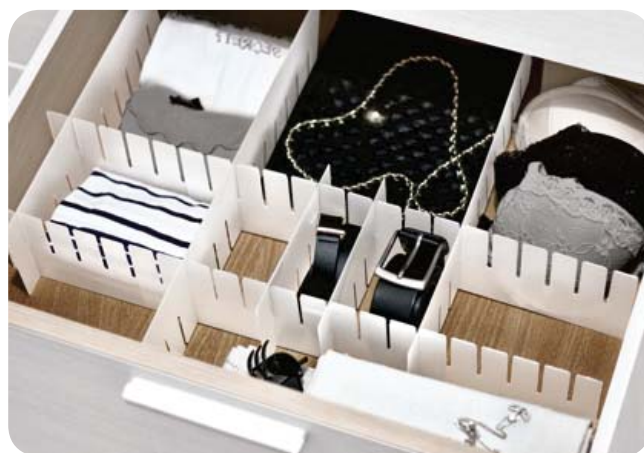

911030

8 PEZZI PCS.

> **8 Barre organizza cassetti**
> **8 Bars drawers organizers**

SIZES: 40x8cm
MATERIAL: Polypropylene
PCS/CART.: 16
EAN CODE: 8001410072665