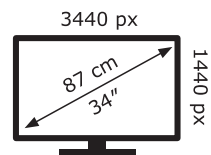

**ENERGY**

LG Electronics

34WQ75X

**32** kWh/1000h

ABCDEF**G**

**51** kWh/1000h

2019/2013