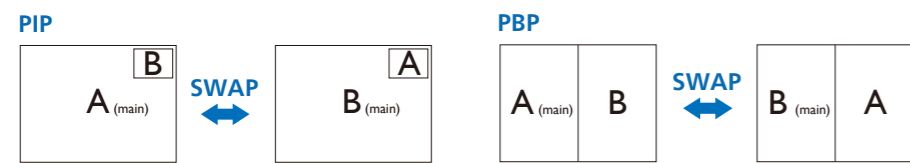

5

MultiView	SUB SOURCE POSSIBILITY (x)				
	Inputs	HDMI 1	HDMI 2	DisplayPort	USBC
MAIN SOURCE (x)	HDMI 1	●	●	●	●
	HDMI 2	●	●	●	●
	DisplayPort	●	●	●	●
	USBC	●	●	●	●