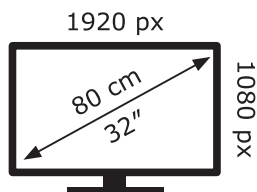

ENERG

LG Electronics

32LQ631C0ZA

27 kWh/1000h

ABCDEF**G**

HDR

40 kWh/1000h

2019/2013