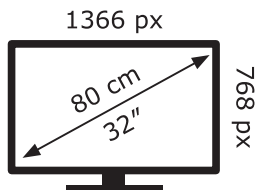

ENERG 

LG Electronics

32LQ570B6LA

26 kWh/1000h

ABCDEF**G**

HDR

35 kWh/1000h

2019/2013