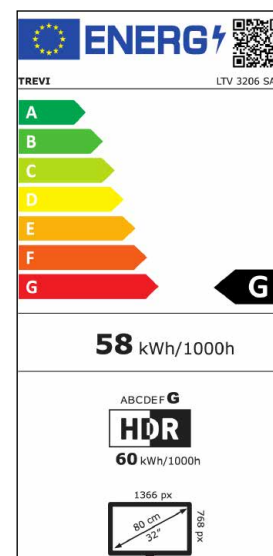

# LTV 3206 SA2

TV HD MULTISYSTEM

HD DVBT / T2

SAT RECEIVER

HEVC - H265

USB

www.trevi.it

Display LED da 32" (81 cm diagonale) 16:9  
Sistema Digitale Satellitare DVB-S2 MPEG2 / MPEG4  
Sistema Digitale Terrestre DVB-T2 MPEG2 / MPEG4  
Codec H.265 / HEVC  
Retroilluminazione D-Led  
Funzione HOTEL  
Luminosità 200 cd/m<sup>2</sup> / Contrasto 2000:1  
HD Common interface slot CI+  
Ingresso Audio / Video  
2x HDMI / VGA + Audio PC  
Uscita audio digitale coassiale  
Ingresso mini-YPbPr  
Presa cuffie  
Telecomando  
Consumo massimo: 45W / Stand-by: <0.5W  
Alimentazione: 100-240V~50/60Hz

LED display 32" (81 cm diagonal) 16:9  
Digital Satellite receiver DVB-S2 MPEG2 / MPEG4  
Digital Terrestrial DVB-T2 MPEG2 / MPEG4  
Codec H.265 / HEVC  
D-Led backlight  
HOTEL function  
Brightness 200 cd/m<sup>2</sup> / Contrast 2000:1  
HD Common Interface Slot CI+  
Input Audio / Video  
2x HDMI / VGA + Audio PC  
Coaxial audio output  
Mini-YPbPr input  
Headphone socket  
Remote control  
Max power consumption: 45W / stand-by: <0.5W  
Power supply: 100-240V~50/60Hz

## LTV 3206 SA2 CODE / EAN

● T 3206S200 / EAN: 8011000027012

Shipping carton: Pcs  
Shipping carton size: cm

Unit weight: 3,5 Kg  
Unit giftbox size: L 775 x W 114 x H 480 mm

Unit size with stand: L 730 x W 470 x H 180 mm  
Colours: black