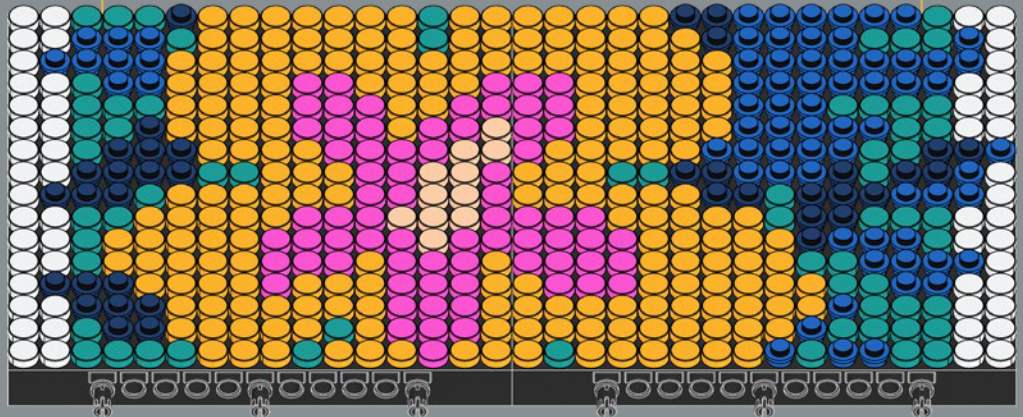

NEED INSPIRATION?

Scan the QR code to download a free inspirational gallery with 12 extra motifs. Enjoy!

LEGO.com/Art-31207

A

B

C

20x

1