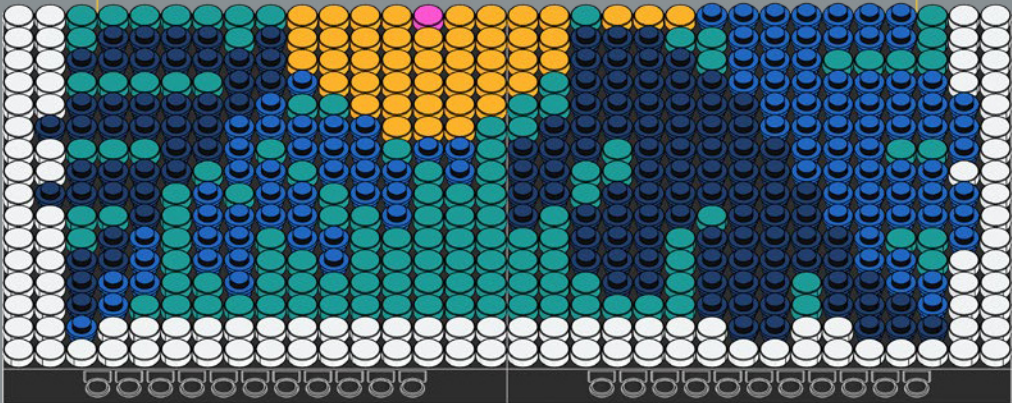

NEED INSPIRATION?

Scan the QR code to download a free inspirational gallery with 12 extra motifs. Enjoy!

LEGO.com/Art-31207

A

B

C

20x

1