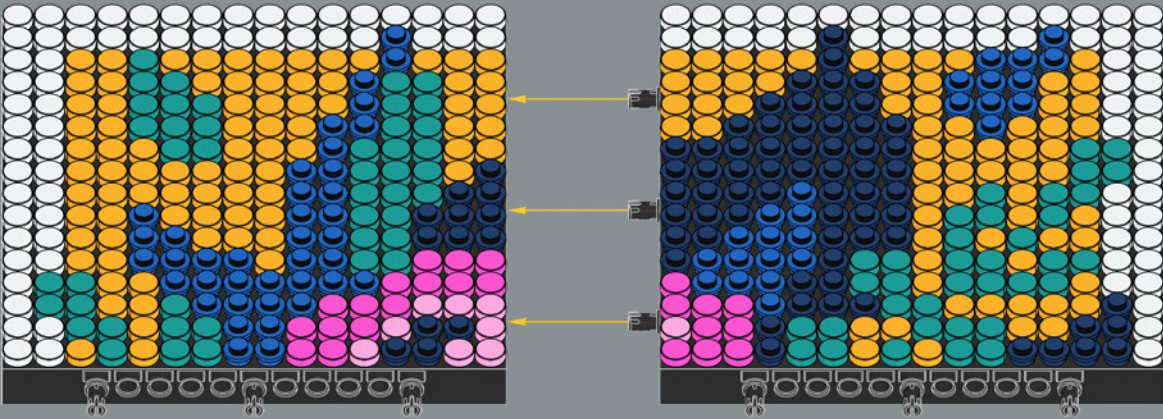

NEED INSPIRATION?

Scan the QR code to download a free inspirational gallery with 12 extra motifs. Enjoy!

LEGO.com/Art-31207

A

B

C

20x

1