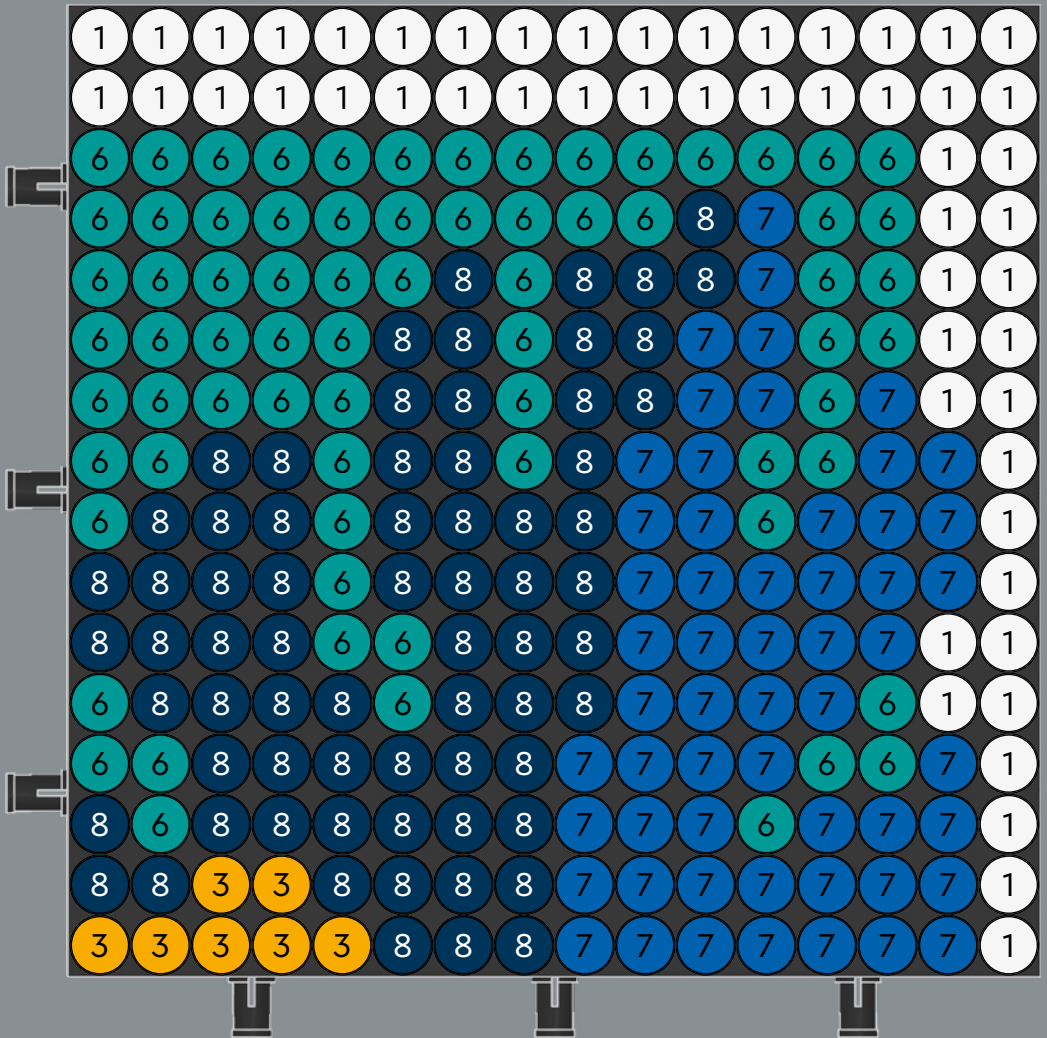

NEED INSPIRATION?

Scan the QR code to download a free inspirational gallery with 12 extra motifs. Enjoy!

LEGO.com/Art-31207

A

B

C

20x

1