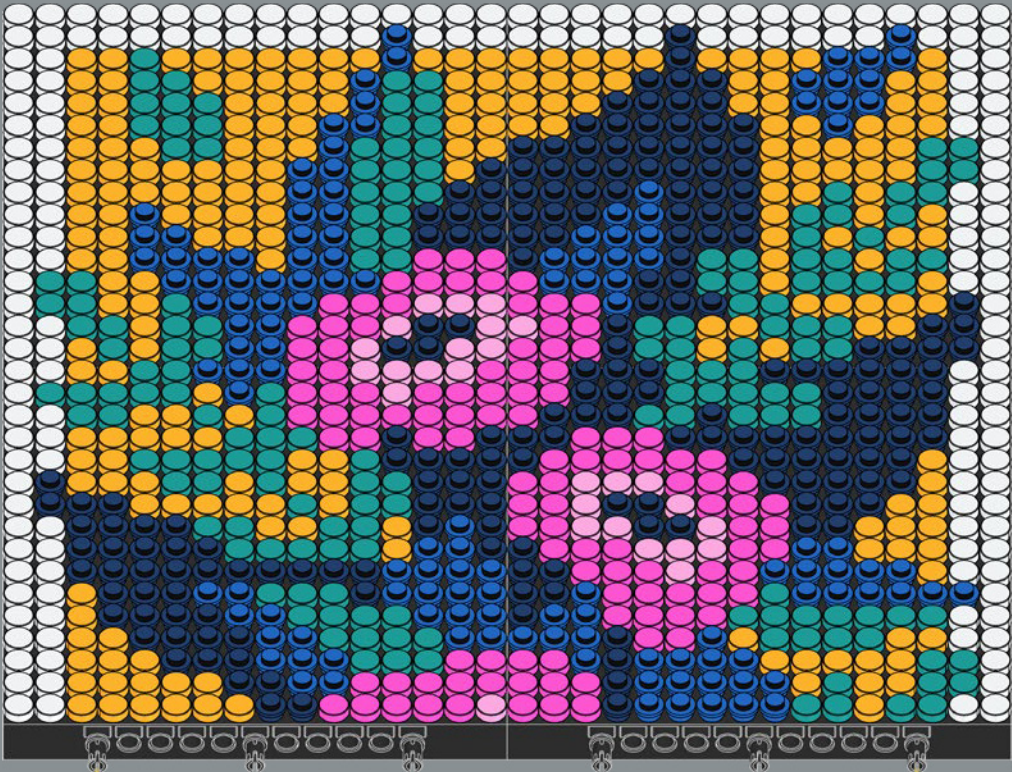

NEED INSPIRATION?

Scan the QR code to download a free inspirational gallery with 12 extra motifs. Enjoy!

LEGO.com/Art-31207

A

B

C

20x

1