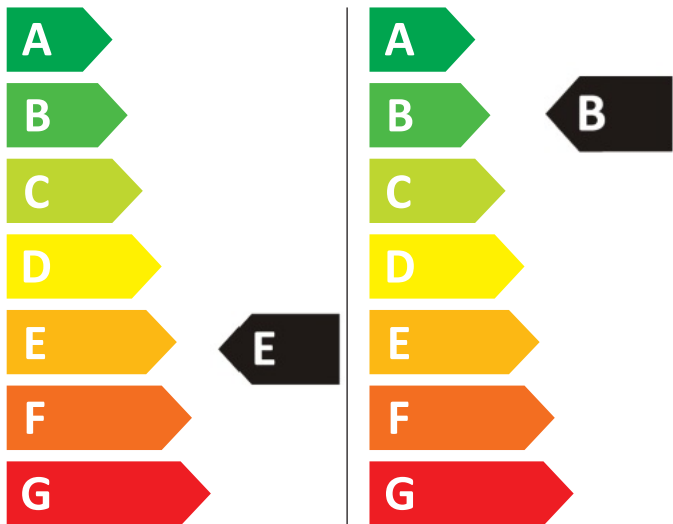

ENERG

CANDY

CSOW 4855TW4/1-S

326 kWh/100

55 kWh/100

5,0 kg

8,0 kg

75 L