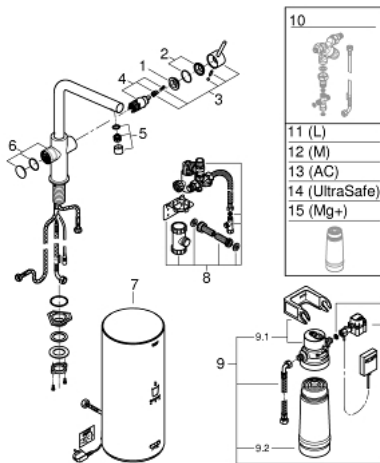

## 30 325 001 GROHE RED FAUCET AND L SIZE BOILER

### SPARE PARTS

- 1: Fitting ring (Order-nr. 07419000)
- 2: Cap (Order-nr. 46581000)
- 3: Lever (Order-nr. 46957000)
- 4: Cartridge (Order-nr. 46580000)
- 5: Mousseur (Order-nr. 13999000)
- 6: Operating unit (Order-nr. 46997000)
- 7: Boiler Size L (Order-nr. 40831001)
- 8: Safety group (Order-nr. 48371000)
- 9: Filter with filter head (Order-nr. 40438001)
- 9.1: Filter head (Order-nr. 64508001)
- 9.2: Filter S-Size (Order-nr. 40404001)
- 10: Mixing valve (Order-nr. 40841001)\*
- 11: Filter L-Size (Order-nr. 40412001)\*
- 12: Filter M-Size (Order-nr. 40430001)\*
- 13: Activated carbon filter (Order-nr. 40547001)\*
- 14: UltraSafe filter (Order-nr. 40575001)\*
- 15: Magnesium+ filter (Order-nr. 40691001)\*