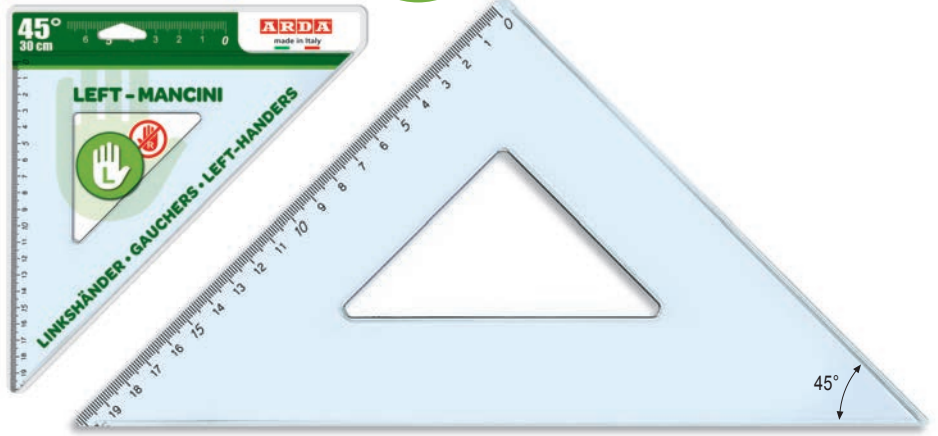

## FOR TECHNICAL AND SCHOOL USE

Special graduation for left-handers from right to left.

## POUR EMPLOI TECHNIQUE ET SCOLAIRE.

Graduation spéciale pour gauchers de droit à gauche.

Made in Italy

Serie MANCINI - LEFT

Squadre

Set square - Equerre

Smusso, tirachina e bordo interno  
Bevelled edge, ink-edge and finger lift  
Facette, bord anti-tache et bord intérieur

Ref. 28720MAN - 28730MAN

Ref. 28820MAN - 28830MAN

PUNTE  
ARROTONDATE DI  
SICUREZZA

ROUND EDGES FOR  
SECURITY

BOUTS RONDS POUR  
PLUS DE SECURITÉ

Art.	EAN13 art.	Descrizione / Description	INNER pcs	EAN13 inner	MASTER pcs
28720MAN	8003438002495	45° cm. 20	10	8003438007537	10
28820MAN	8003438002518	60° cm. 20	10	8003438007544	10
28730MAN	8003438021618	45° cm. 30	10	8003438021663	10
28830MAN	8003438021625	60° cm. 30	10	8003438021670	10