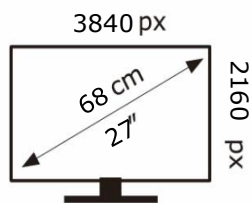

**ENERGY**

**LG Electronics**

27UN880

**30** kWh/1000h

ABCDEF **G**

44 kWh/1000h

2019/2013