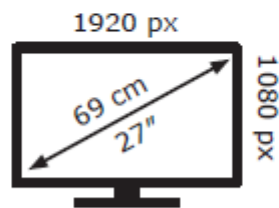

ENERGY

LG Electronics

27MK400H

21 kWh/1000h

2019/2013