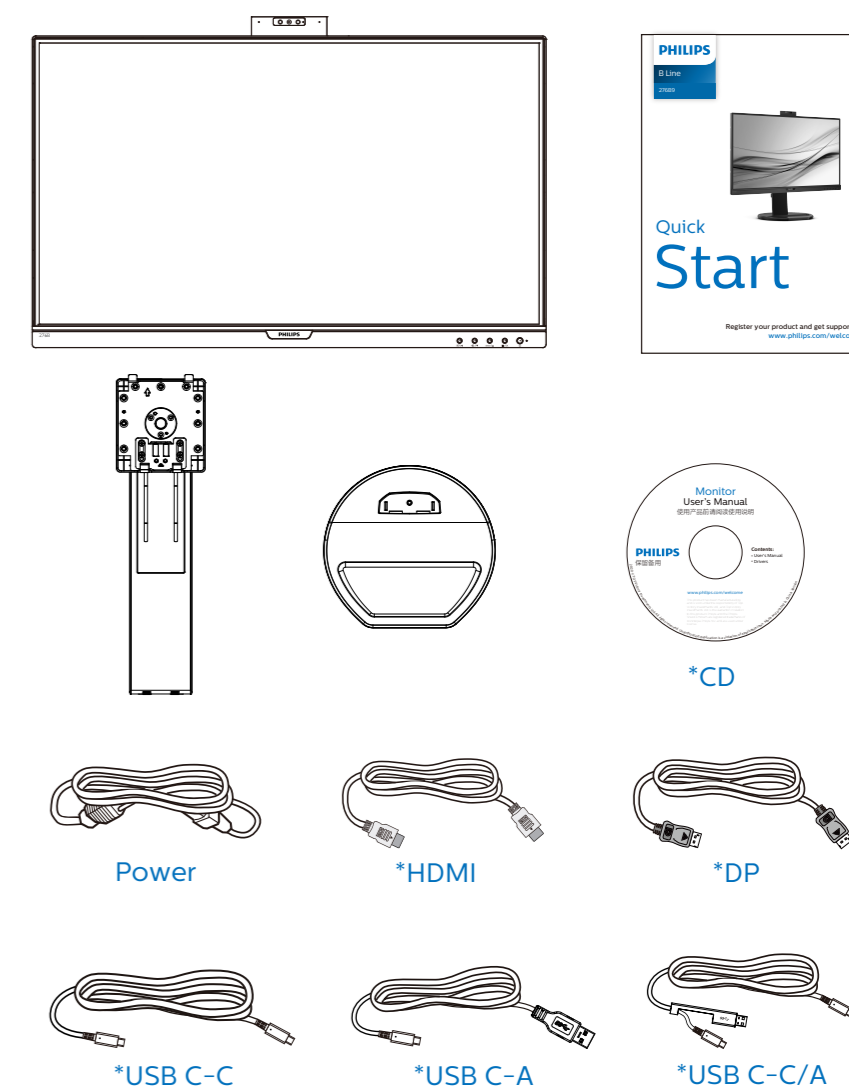

*Different according to region
Display design may differ from that illustrated

1