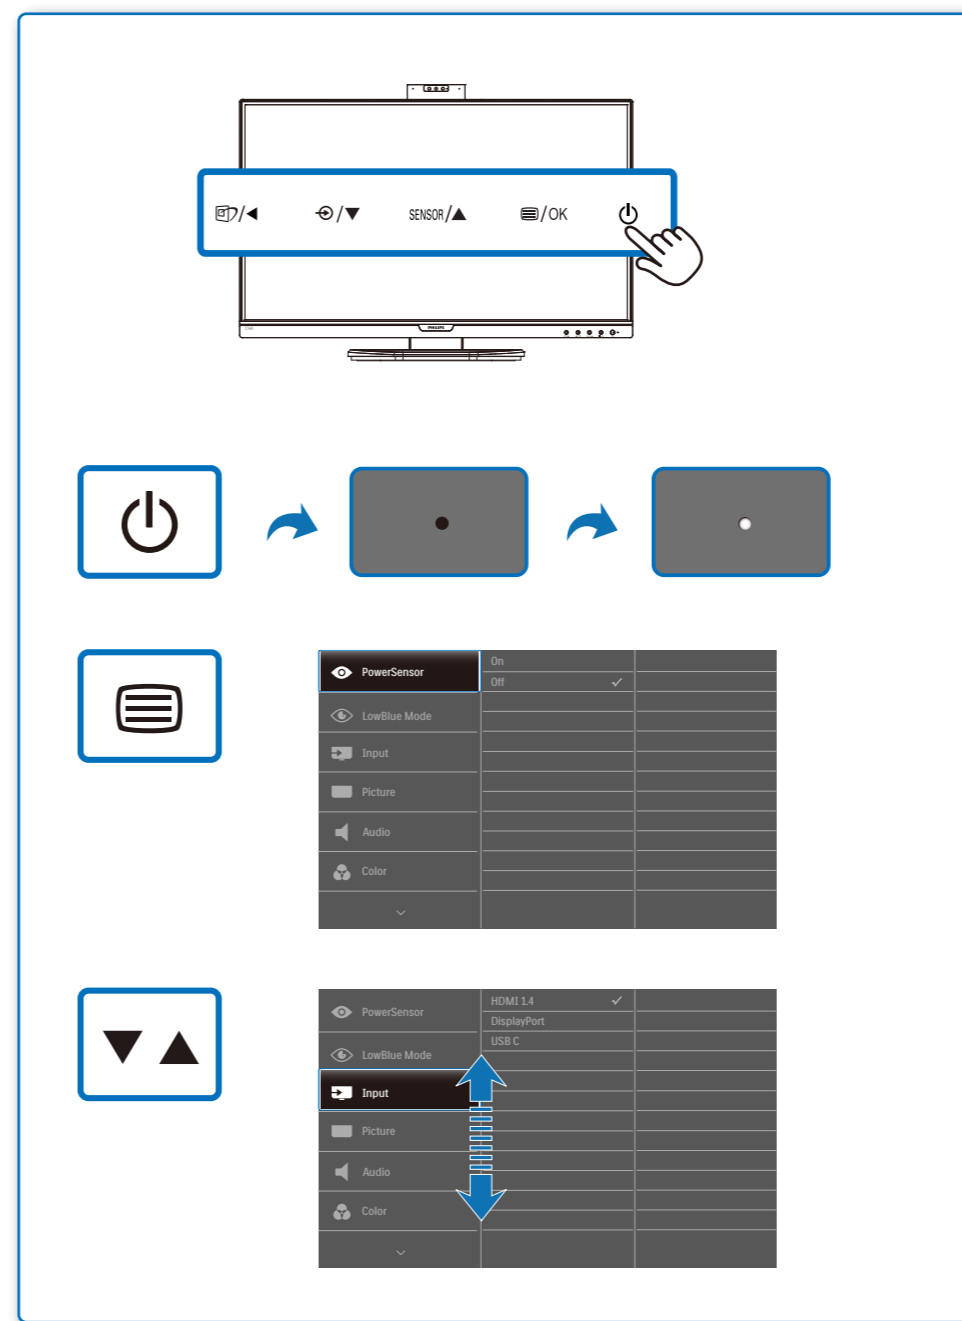

OK

Left Arrow

SENSOR

Right Arrow