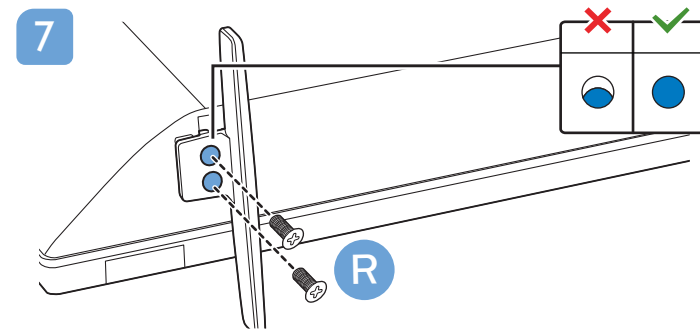

PHILIPS

6805 / 6855 series Quick Start Guide