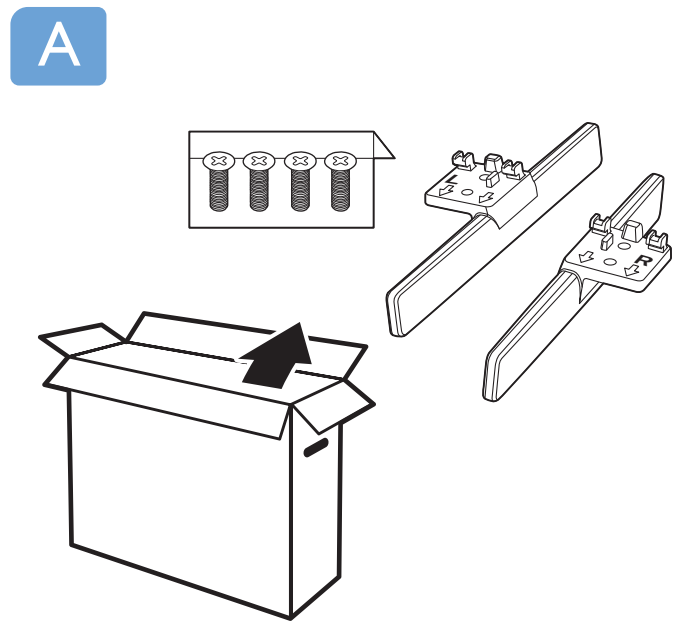

PHILIPS

6805 / 6855 series Quick Start Guide