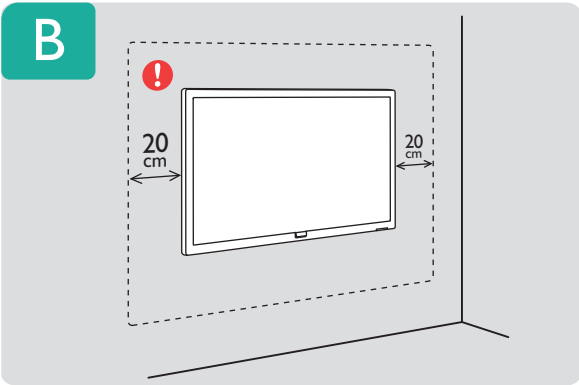

VESA (x,y)

24" 75 x 75mm M4 (L: 10 mm-12 mm)

60 cm

TV software upgrade for Smart TV- (From Internet)

All registered and unregistered trademarks are property of their respective owners. Specifications are subject to change without notice. Philips and the Philips' shield emblem are trademarks of Koninklijke Philips N.V. and are used under license from Koninklijke Philips N.V. 2020 © TP Vision Europe B.V. All rights reserved. philips.com