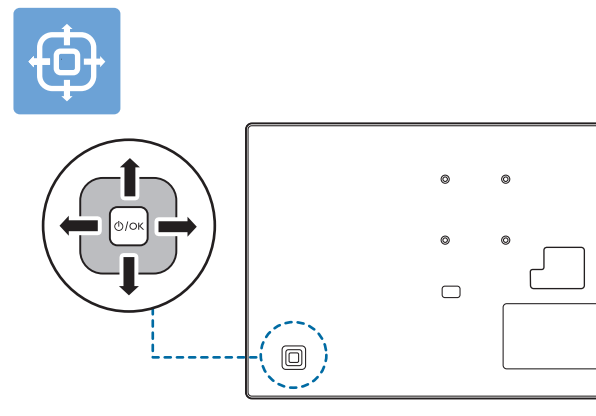

VESA (x,y)

24" 75 x 75mm M4 (L: 10 mm-12 mm)

60 cm

TV software upgrade for Smart TV- (From Internet)

All registered and unregistered trademarks are property of their respective owners. Specifications are subject to change without notice. Philips and the Philips' shield emblem are trademarks of Koninklijke Philips N.V. and are used under license from Koninklijke Philips N.V. 2020 © TP Vision Europe B.V. All rights reserved. philips.com