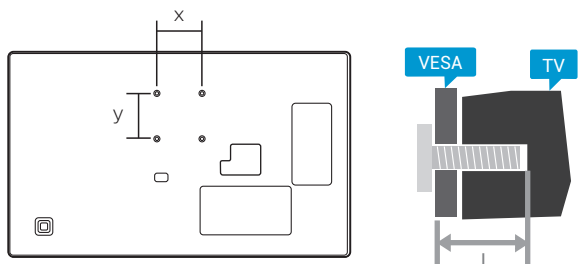

VESA (x,y)

24" 75 x 75mm M4 (L: 10 mm-12 mm)

60 cm

TV software upgrade for Smart TV- (From Internet)

All registered and unregistered trademarks are property of their respective owners. Specifications are subject to change without notice. Philips and the Philips' shield emblem are trademarks of Koninklijke Philips N.V. and are used under license from Koninklijke Philips N.V. 2020 © TP Vision Europe B.V. All rights reserved. philips.com