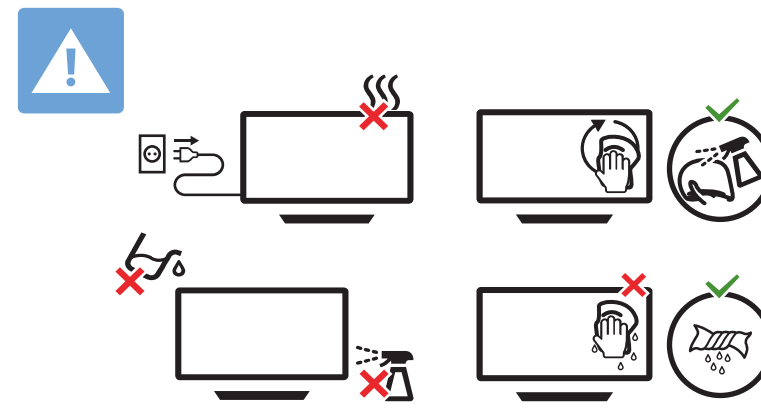

VESA (x,y)

24" 75 x 75mm M4 (L: 10 mm-12 mm)

60 cm

TV software upgrade for Smart TV- (From Internet)

All registered and unregistered trademarks are property of their respective owners. Specifications are subject to change without notice. Philips and the Philips' shield emblem are trademarks of Koninklijke Philips N.V. and are used under license from Koninklijke Philips N.V. 2020 © TP Vision Europe B.V. All rights reserved. philips.com