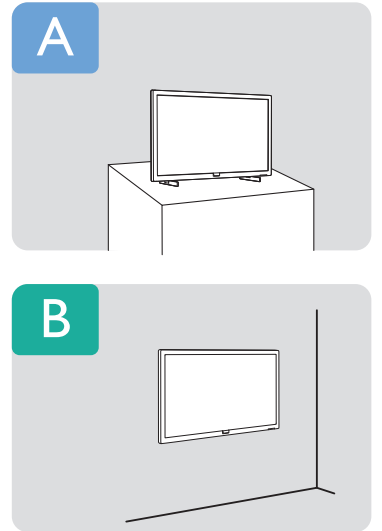

PHILIPS

6805 / 6855 series Quick Start Guide