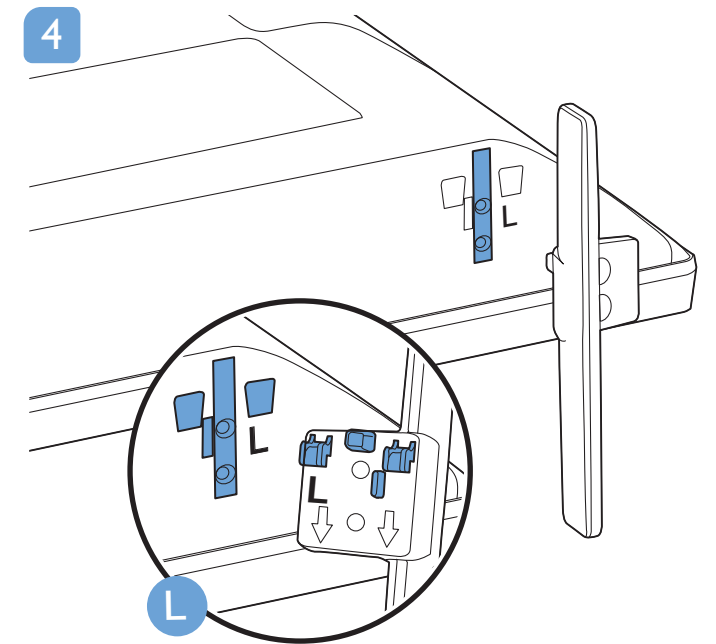

PHILIPS

6805 / 6855 series Quick Start Guide