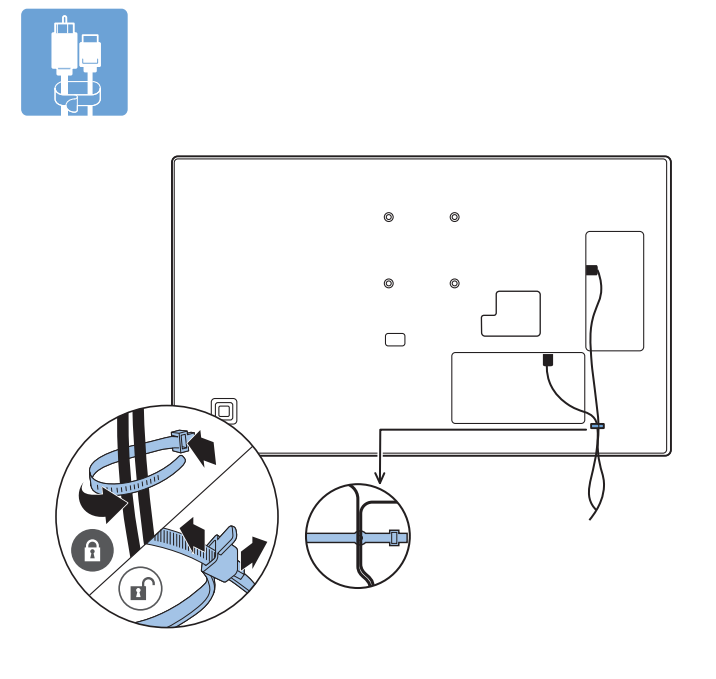

PHILIPS

6805 / 6855 series Quick Start Guide