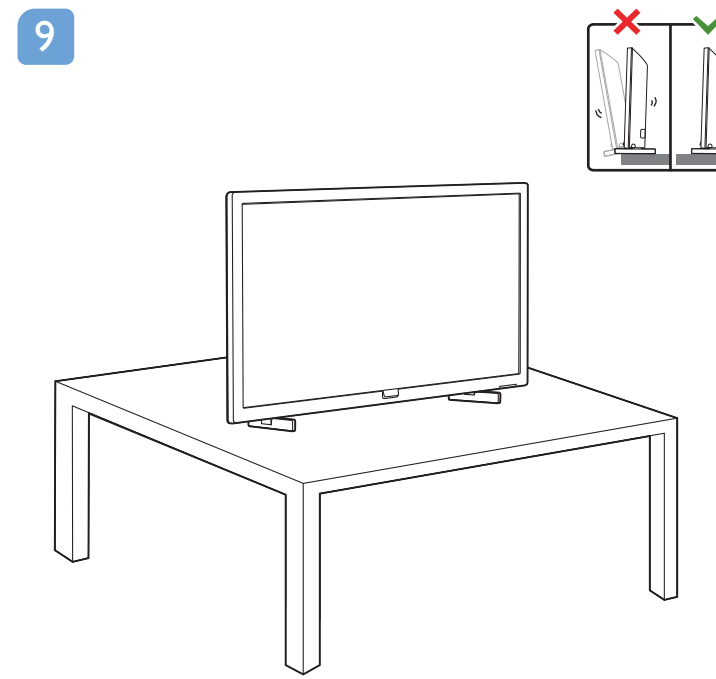

PHILIPS

6805 / 6855 series Quick Start Guide