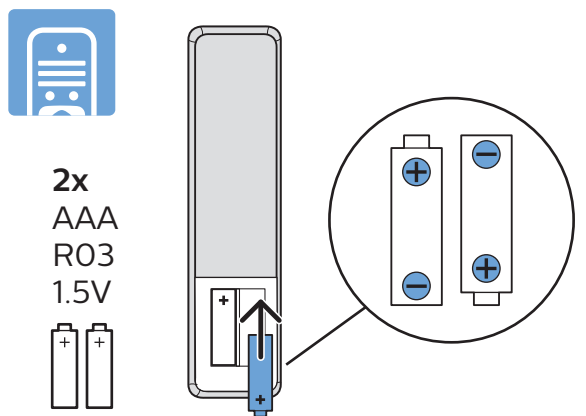

VESA (x,y)

24" 75 x 75mm M4 (L: 10 mm-12 mm)

60 cm

TV software upgrade for Smart TV- (From Internet)

All registered and unregistered trademarks are property of their respective owners. Specifications are subject to change without notice. Philips and the Philips' shield emblem are trademarks of Koninklijke Philips N.V. and are used under license from Koninklijke Philips N.V. 2020 © TP Vision Europe B.V. All rights reserved. philips.com