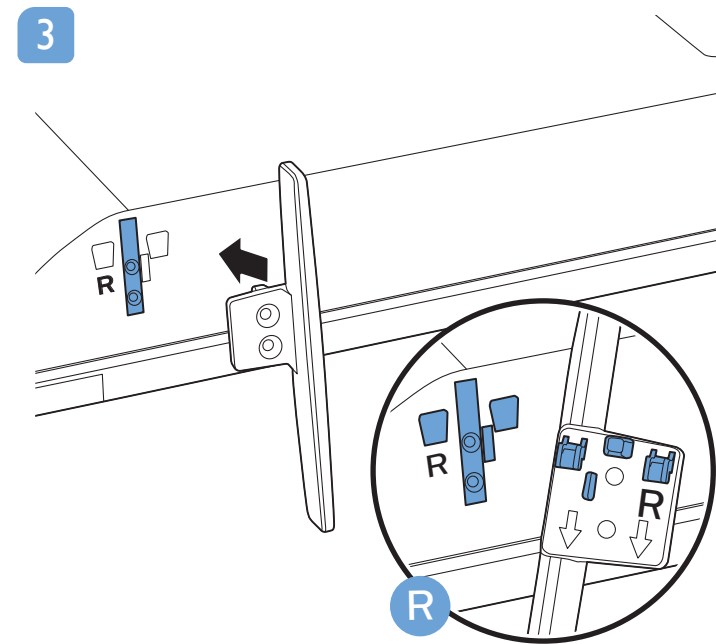

PHILIPS

6805 / 6855 series Quick Start Guide