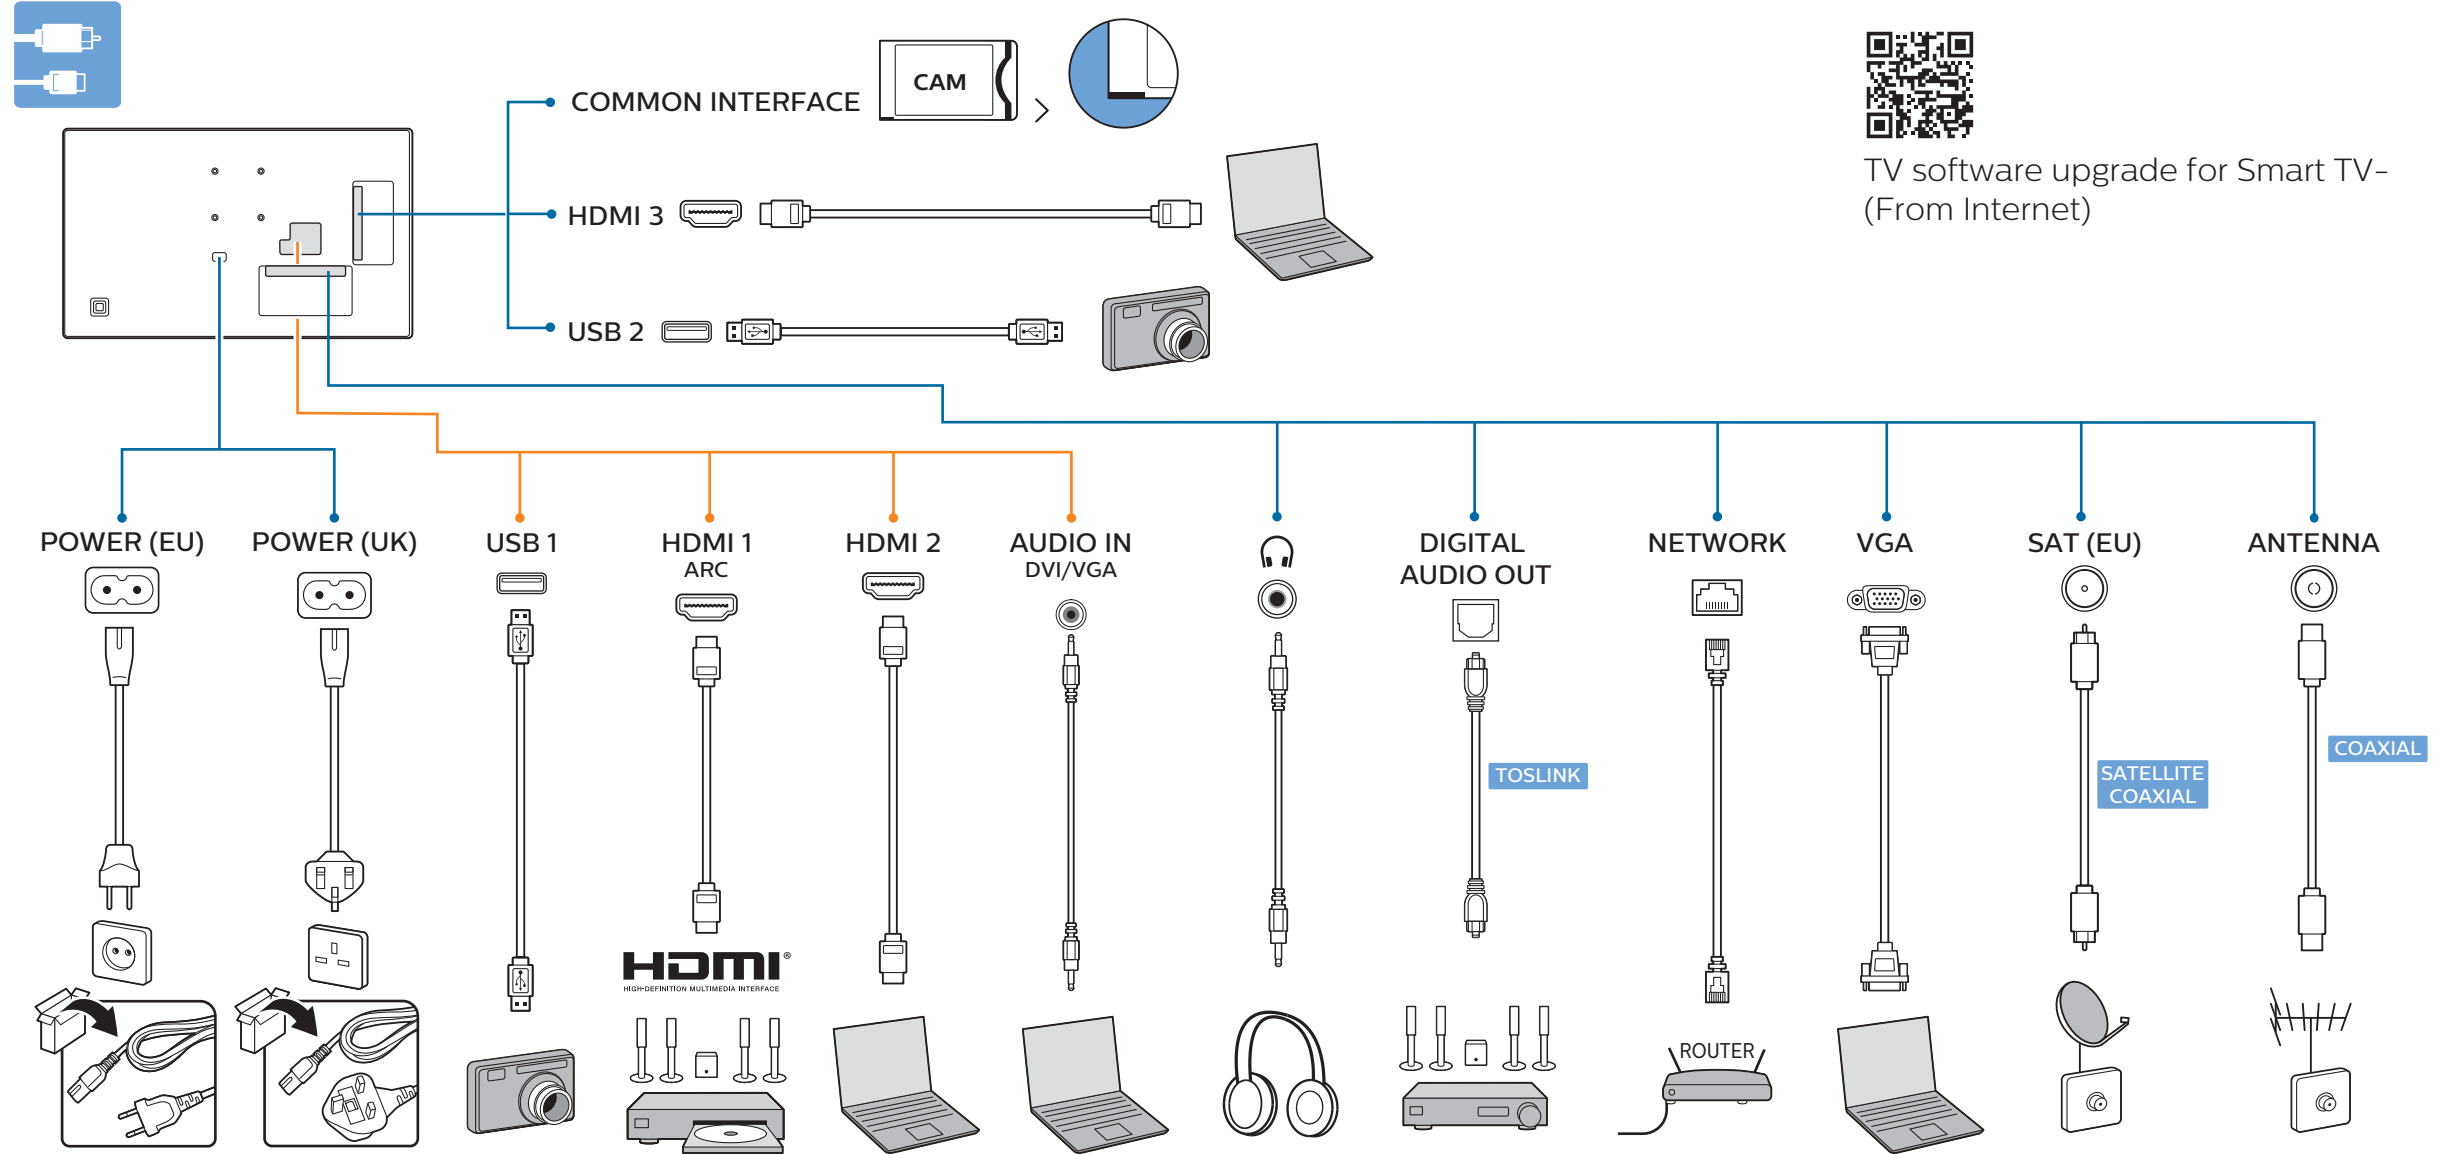

VESA (x,y)

24" 75 x 75mm M4 (L: 10 mm-12 mm)

60 cm

TV software upgrade for Smart TV- (From Internet)

All registered and unregistered trademarks are property of their respective owners. Specifications are subject to change without notice. Philips and the Philips' shield emblem are trademarks of Koninklijke Philips N.V. and are used under license from Koninklijke Philips N.V. 2020 © TP Vision Europe B.V. All rights reserved. philips.com