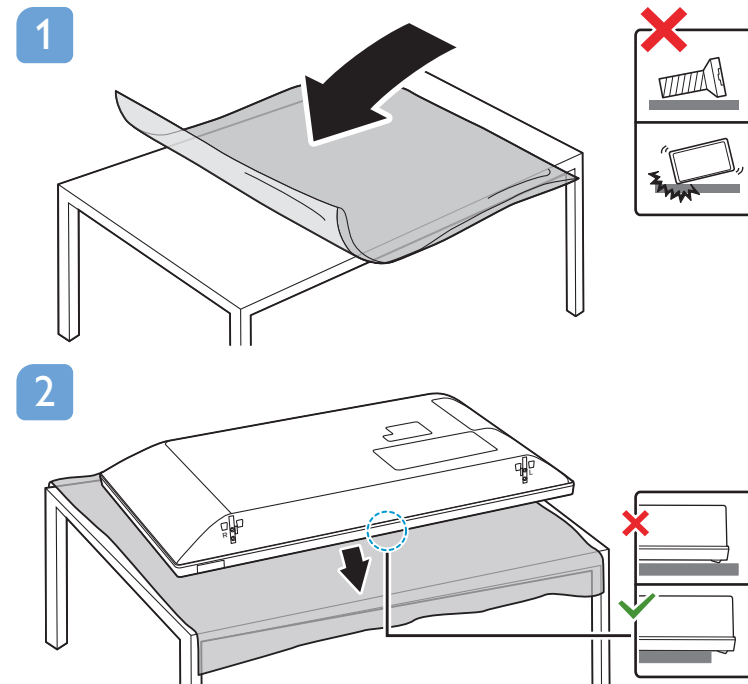

PHILIPS

6805 / 6855 series Quick Start Guide