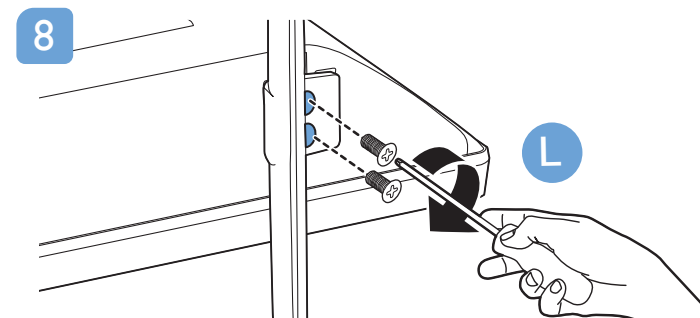

PHILIPS

6805 / 6855 series Quick Start Guide