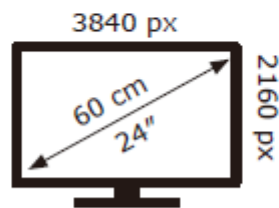

ENERGY

LG Electronics

24MD4KL

27 kWh/1000h

2019/2013