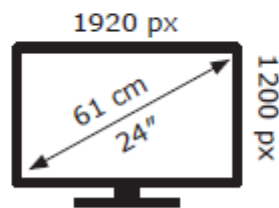

ENERG

LG Electronics

24BK55WY

24 kWh/1000h

2019/2013