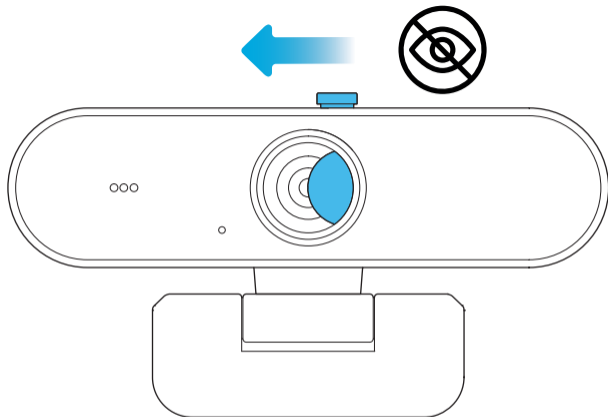

3

FAQ

WWW.TRUST.COM/24528/FAQ

Trust International BV - Laan van Barcelona 600 - 3317DD, Dordrecht, NL
©2021 Trust All rights reserved.

Trust

FULL HD WEBCAM

with privacy filter

TW-200