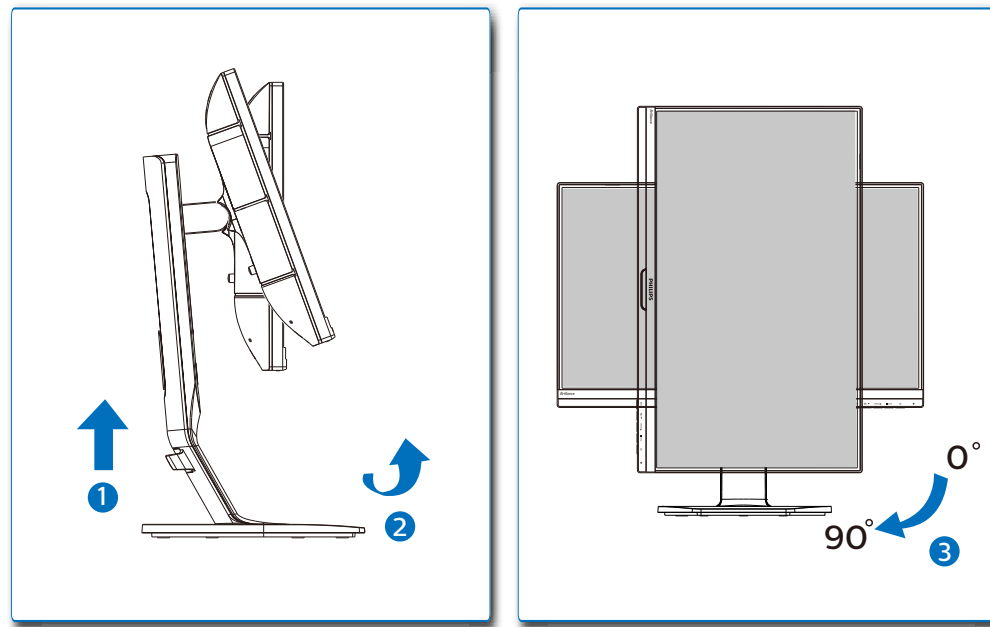

GRAPHIC DEVELOPMENT MMD	
Product name	241B7QUPBEB(J145)
Project no.	Folded sheet
Scale	1:1
Size Spreads	594 (W) x 210 (H) mm
Size	148.5 (W) x 210 (H) mm
Operator(s)	
Date amended	Oct. 24, 2018
VERSION No.	13
APPROVAL	
QC Lithographer	
Product Manager	
Date Check	
ARTWORK DOCUMENT	
Paper	80gsm White, woodfree coated
Numbers of colours	2C2C
Spotcolor	
Aftertreatment	
☐ Cropping	
☐ Coating	
☐ Varnishing	
☐ Embossing	
☐ Cutterguide	
☐ Die-cut	
☐ Binding	
☐ Glue	

4