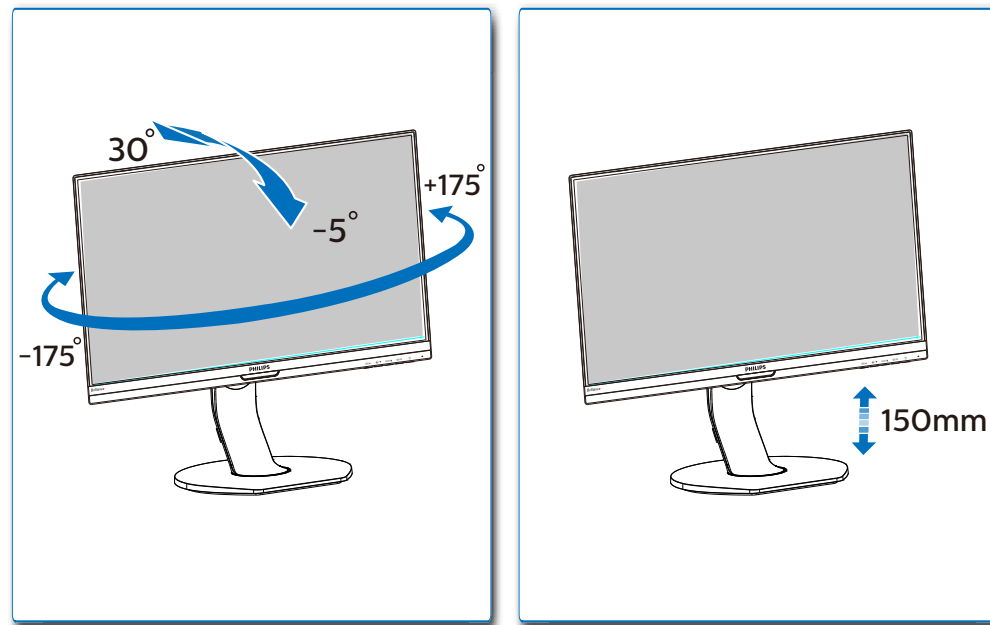

GRAPHIC DEVELOPMENT MMD	
Product name	241B7QUPBEB(J145)
Project no.	Folded sheet
Scale	1:1
Size Spreads	594 (W) x 210 (H) mm
Size	148.5 (W) x 210 (H) mm
Operator(s)	
Date amended	Oct. 24, 2018
VERSION No.	13
APPROVAL	
QC Lithographer	
Product Manager	
Date Check	
ARTWORK DOCUMENT	
Paper	80gsm White, woodfree coated
Numbers of colours	2C2C
Spotcolor	
Aftertreatment	
☐ Cropping	
☐ Coating	
☐ Varnishing	
☐ Embossing	
☐ Cutterguide	
☐ Die-cut	
☐ Binding	
☐ Glue	

4