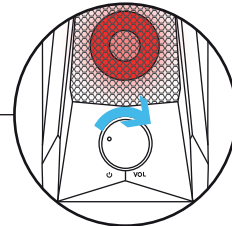

 Trust

www.trust.com/23379/faq

JAWW | 2.0 RGB
Speaker set

1.

3.5MM

2.

3.5MM

USB