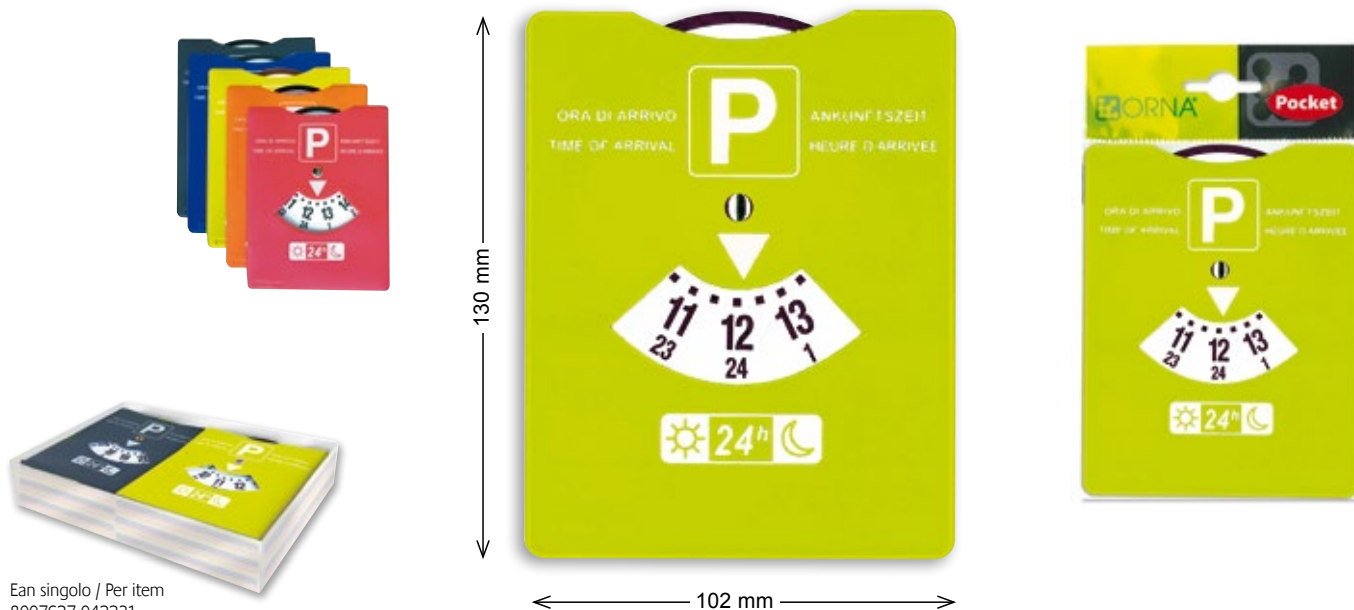

**DISCO ORARIO - 24h
PARKING DISC - 24h**

Ean singolo / Per item
8007627 042231

Disco orario 24 h, in plastica morbida soft-touch. Formato cm. 10x13
Parking disc in soft-touch plastic. 24 h. Size cm. 10x13