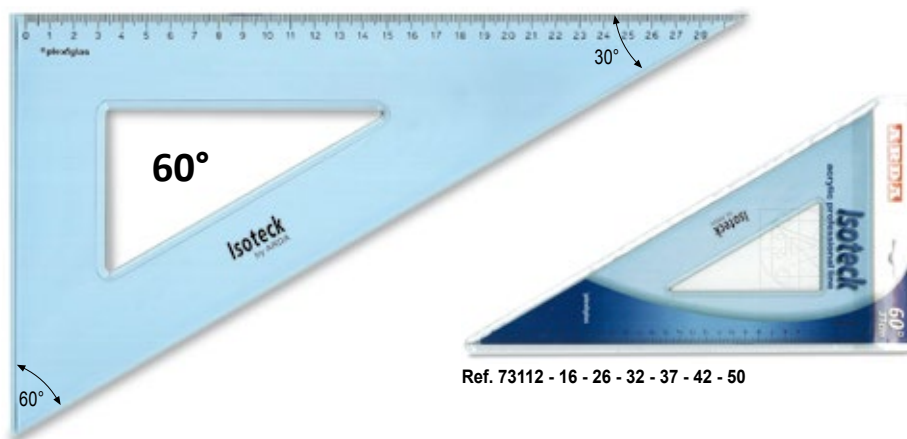

Ref. 73112 - 16 - 26 - 32 - 37 - 42 - 50

Art.	EAN13 art.	Descrizione / Description	INNER pcs	EAN13 inner	MASTER pcs
73112	8003438731128	60° cm. 12	10	8003438733122	10
73116	8003438731166	60° cm. 16	10	8003438733160	10
73126	8003438731265	60° cm. 26	10	8003438733269	10
73132	8003438731326	60° cm. 31	10	8003438733320	10
73137	8003438731371	60° cm. 36	10	8003438733375	10
* 73142	8003438731425	60° cm. 42	10	8003438733429	10
* 73150	8003438731500	60° cm. 50	10	8003438733504	10

Righe

Rulers
Règles

Smusso e tirachina
Bevelled edge and ink-edge
Facette et bord anti-tache

* Ricavate da lastra - Cut from plate
Découpé à partir de la plaque