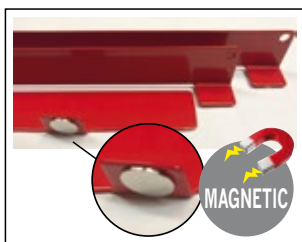

KIT SEPARATORI MAGNETICI PER
RIPIANO O BASE DEL CASSETTO