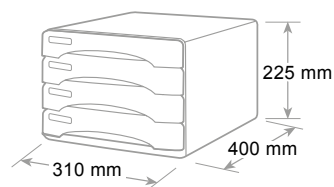

4 CASSETTI

4 drawers

4 tiroirs

ref.	colore/color/couleur	8003438...	pz/pcs
13P 4P N	nero / black / noir	...713438	1
13P 4P A	blu / blue / blue	...713445	1
13P 4P GR	grigio / grey / gris	...713421	1
TR 13P 4P BL	azzurro / light blue / bleu clair	...723444	1
TR 13P 4P V	verde / green / vert	...723420	1

■ ■ ■ cassetti opachi / mat drawers - tiroirs opaques
■ ■ ■ cassetti trasparenti / transparent drawers - tiroirs transparentes