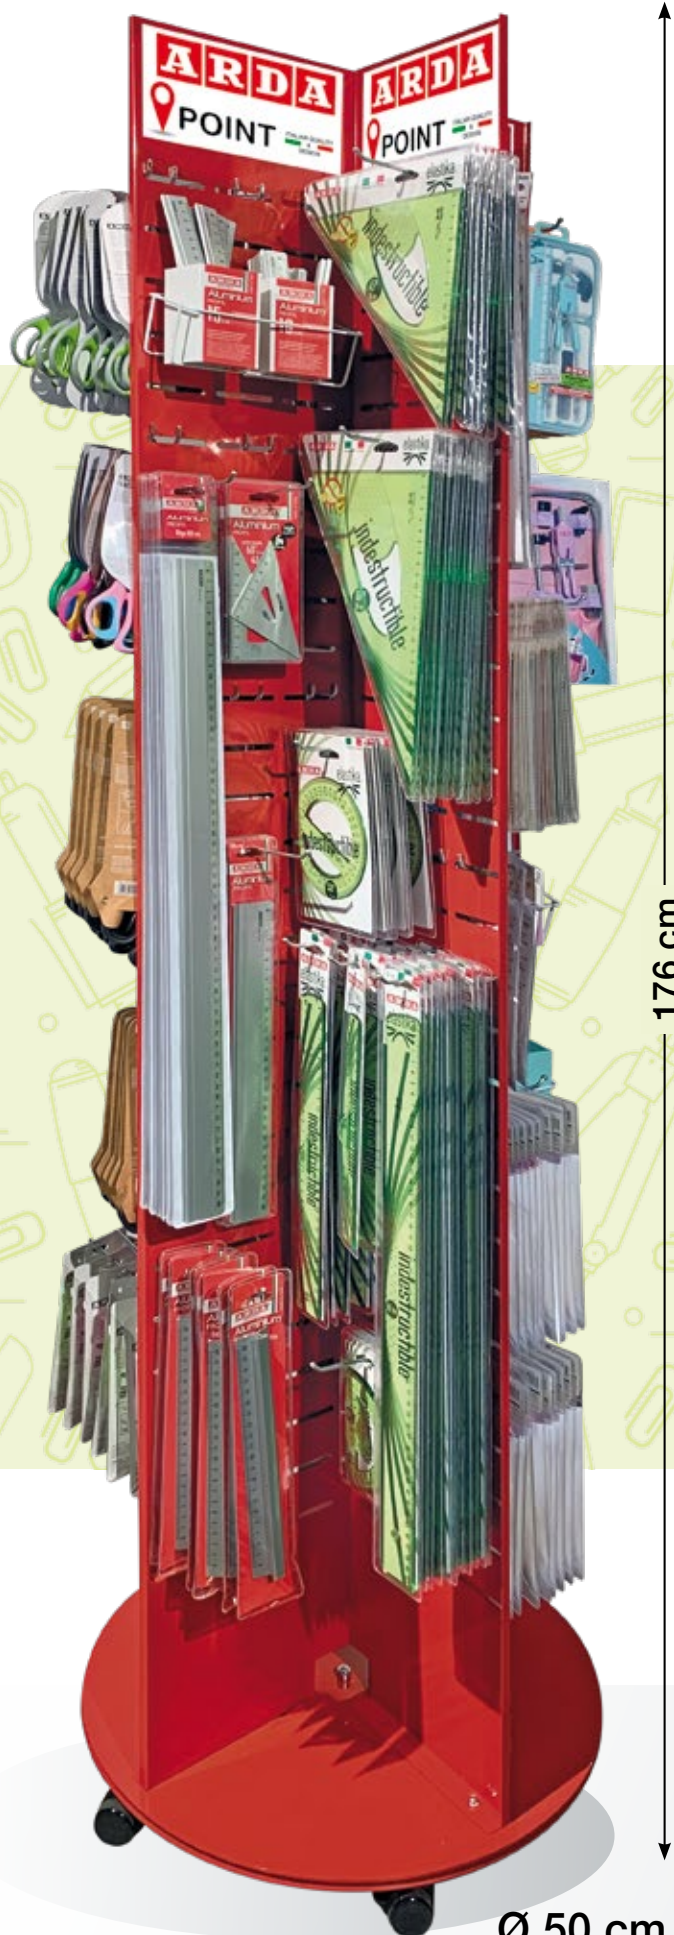

STRUTTURA SOLIDA
IN METALLO VERNICIATO
BASE CON RUOTE

REF. 3000