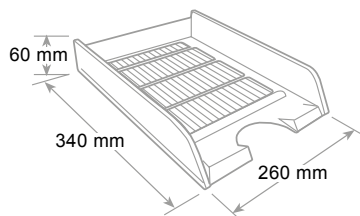

Sopporta carichi pesanti senza flettersi grazie alla barra di rinforzo.
It bears heavy loads without flexing, thanks to the reinforcement bar.
Il porte aussi de lourdes charges sans fléchir, grâce à la barre de renfort.

Confezionato in scatola espositore con apertura a strappo
Packaged in a tear-open display box
Boîte presentoir avec ouverture prédécoupée

Portacorrispondenza Classic 15510

Letter tray - Corbeille à courrier

Sovrapponibile ad incastro diritto o a scalare. Compatibile con il modello 25310. Sede per etichette identificative.

Can be stacked vertically or in steps. Compatible with model 25310. Tab area for application of labels.

Empilable en vertical ou à échelle. Compatible avec le modèle 25310. Emplacement pour étiquettes.

ref.	colore/color/ couleur	8003438...	pz/pcs
15510 N	nero / black / noir	...155252	10
15510 A	blu / blue / bleu	...155153	10
15510 R	rosso / red / rouge	...155139	10
15510 GR	grigio / grey / gris	...155207	10

optionals

03530	4 distanziali in plastica 4 plastic risers 4 rehausses en plastique	...035301	20
02530	4 distanziali in metallo 4 metal risers 4 rehausses en métal	...025302	20

Cestino forato Classic Lt 12

Waste paper bin - Corbeille à papier

Superficie interna liscia per facilitare la pulizia e lo svuotamento. Forma impilabile per guadagnare spazio nel trasporto.

Smooth internal surface to facilitate cleaning. Shape to allow stacking and save space during transport.

Surface lisse interne pour faciliter le nettoyage et jeter facilement les papiers. Empilable pour économiser espace lors du transport.

INFRANGIBILE
UNBREAKABLE-INCASSABLE

colori opachi - mat colors - couleurs opaques

ref.	colore/color/ couleur	8003438...	pz/pcs
4119 N	nero / black / noir	...041449	20
4119 A	blu / blue / bleu	...041425	20