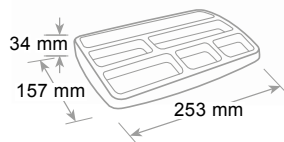

Bacinella Classic

Pen tidy - Plumier de bureau

Per contenere gli accessori di cancelleria di uso quotidiano. Può essere usata per organizzare i cassetti o sulla scrivania. Fornito senza accessori di cancelleria raffigurati.

To organise standard stationery accessories for everyday use. Can be placed inside a drawer or on the top of the desk. Supplied without the stationery accessories shown in the photo.

Pour rassembler et ranger les accessoires de bureau d'usage quotidien. Peut s'utiliser dans un tiroir ou sur le bureau. Livré sans accessoires de papeterie représentés.