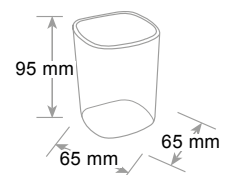

Portapenne Pen holder

ref.	colore/color/couleur	8003438...	pz/pcs
4111RE	nero / black / noir	...027924	12