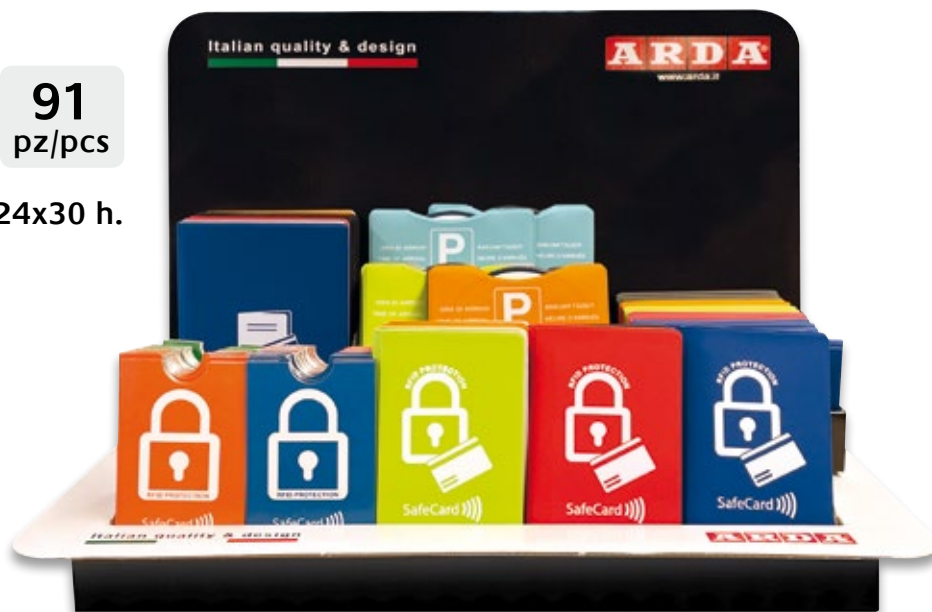

DISPLAY POCKET COLOR

91
pz/pcs

cm. 40x24x30 h.

ref. descrizione / description

Espositore / Display **91 pz/pcs :**

- n. 10 SafeCard multiplo a libro - Booklet SafeCard (0133EXP0000)
- n. 40 SafeCard in cartoncino - Cardboard SafeCard (0106EXP0000)
- n. 16 Portatessere a libro - Booklet card holder (0117EXP0000)
- n. 15 Disco orario 24h - Parking disk 24h (0422EXP0000)
- n. 10 Portadocumenti - Booklet documents holder (0160EXP0000)

0166EXP0000

Ean display 8007627016621 / Imballo/packing 1/1