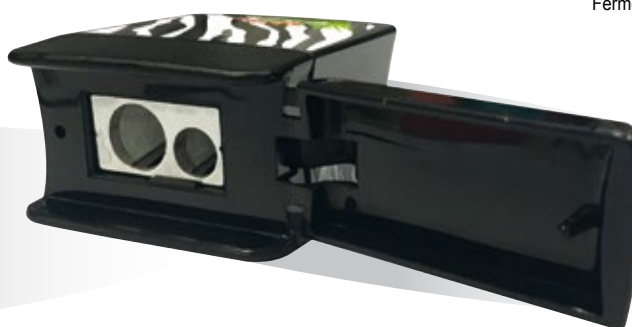

CLACK DECOR

Made in Italy
Italian quality & design

Chiusura di sicurezza
Security closure
Fermeture de sécurité

Art.	EAN13 art.	Descrizione / Description	INNER pcs	EAN13 inner	MASTER pcs
TE800DSC	8003438019301	in display 12 pz/pcs	12 (1 display)	8003438019349	72