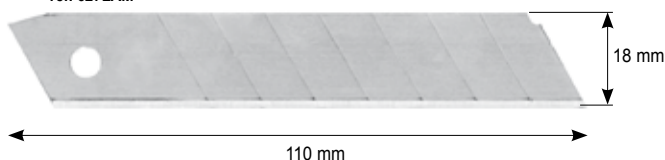

ref. 627LAM

110 mm

18 mm