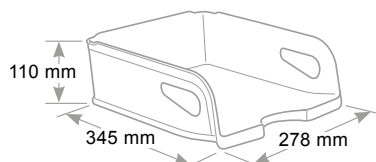

CR

BL

N

ref.	colore/color/couleur	8003438...	pz/pcs
TR18MAXCR	cristallo / cristal / cristal	...023476	6
TR18MAXBL	azzurro / light blue / bleu clair	...023483	6
18MAXN	nero / black / noir	...023490	6