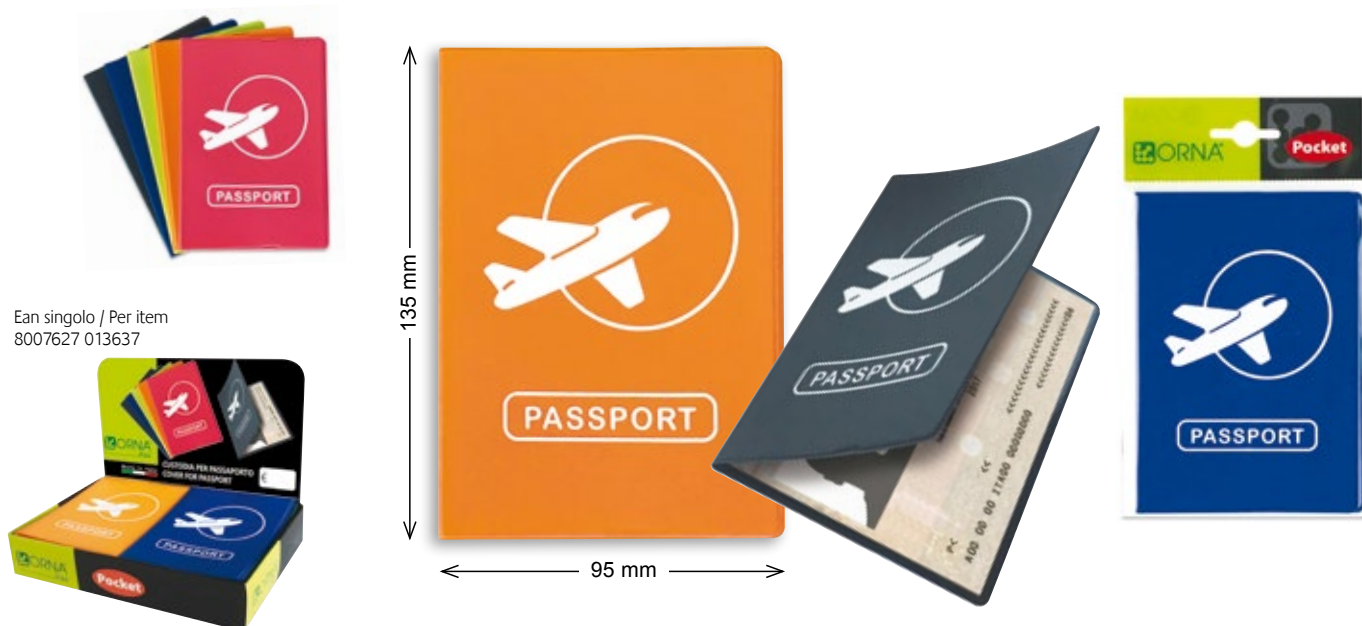

CUSTODIA PER PASSAPORTO PASSPORT COVER

Ean singolo / Per item
8007627 013637

Custodia per passaporto, apertura a libro in plastica morbida soft-touch.
Booklet passport cover in soft-touch plastic.

ref.	descrizione / description	dim. mm	col.	8007627...	pz/pcs
0136 EXP 0000	Display 25 pz/pcs	200 x 140 x 160 (aperto/open)	assortiti/assorted	...013620	1/4
0136 GDO 0000	Self-service	105 x 175	assortiti/assorted	...013651	20/120

PORTA VOUCHERS VOUCHERS HOLDER

Porta vouchers in plastica morbida soft-touch, apertura a libro, tasche interne per organizzare i documenti.
Booklet vouchers holder in soft-touch plastic, internal pockets to contain the documents.