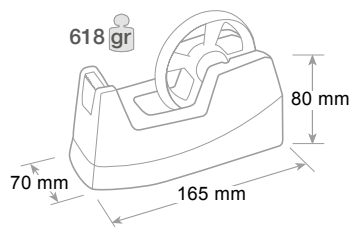

MEDIUM

Dispenser tendinaastro Wave MEDIUM Dispenser - Dévidoir

Base appesantita. Lama taglianastro in metallo. Fondo antiscivolo e antigraffio. Nastro adesivo non incluso.

With heavy, non-slip, anti-scratch base. Tape cutter in metal.

Adhesive tape not supplied.

Base lourde, anti-glissement et anti-rayures. Lame de coupe en métal.

Fourni sans ruban adhésif.

articolo / items / article			inner		master
ref.	colore/color/couleur	■■■■■	pz/pcs	■■■■■	pz/pcs
N 431TLN	nero / black / noir	8007024 503793	12	8007024 503847	24
A 431TLA	blu / blue / bleu	8007024 503809	12	8007024 503854	24

ref. 421D...