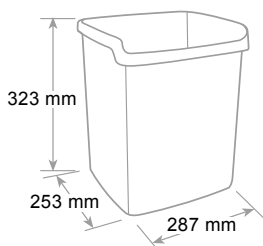

ref. 8116...

INFRANGIBILE
UNBREAKABLE-INCASSABLE