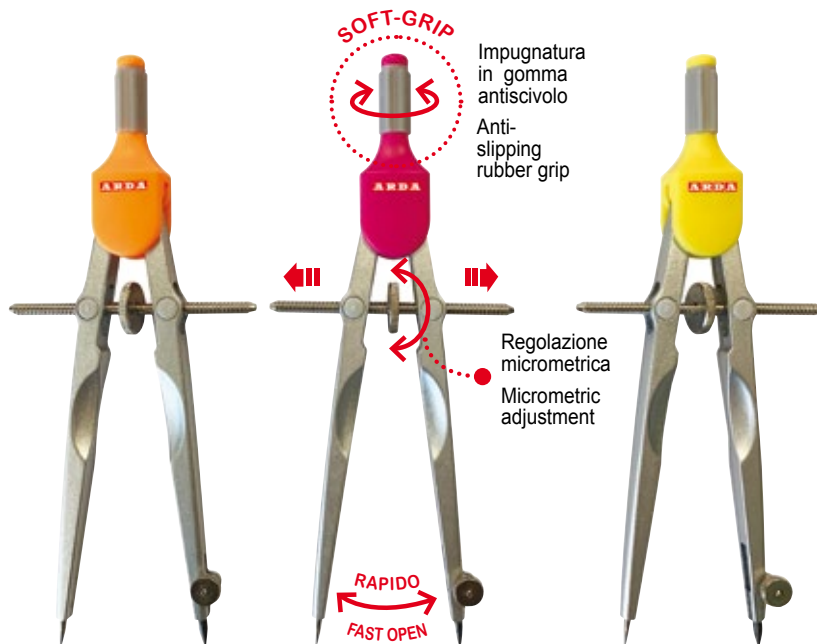

BALAUSTRINO apertura rapida

SMALL QUICK-SET COMPASS

IN SCATOLA - IN BOX KIT 3 PZ

Contenuto / content :

KIT 3 PZ.

Scatolina con ricambi, mine supplementari e carta vetrata affilamine

Box with spare parts and leads and sandpaper to sharpen mines