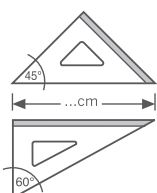

PROFESSIONAL - HIGH QUALITY

Squadre

Set square
Equerre

Smusso, tirachina e bordo interno
Bevelled edge, ink-edge and finger lift
Facette, bord anti-tache et bord intérieur

* Ricavate da lastra - Cut from plate
Découpé à partir de la plaque