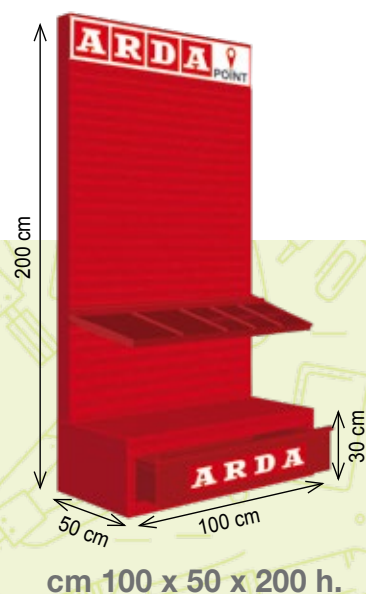

ESPOSITORE IN METALLO DA PARETE

Metal floor display - Présentoir au sol en métal

ARDA POINT

REF. 2003

MODULO SINGOLO - 1 mt. Esempio di assortimento

cm 100 x 50 x 200 h.

RIPIANO CON
PROFILO
PORTA-PREZZO,
POSIZIONABILE A
DIVERSE ALTEZZE

BASE CON
CASSETTO
INTEGRATO PER
STOCCAGGIO
PRODOTTI