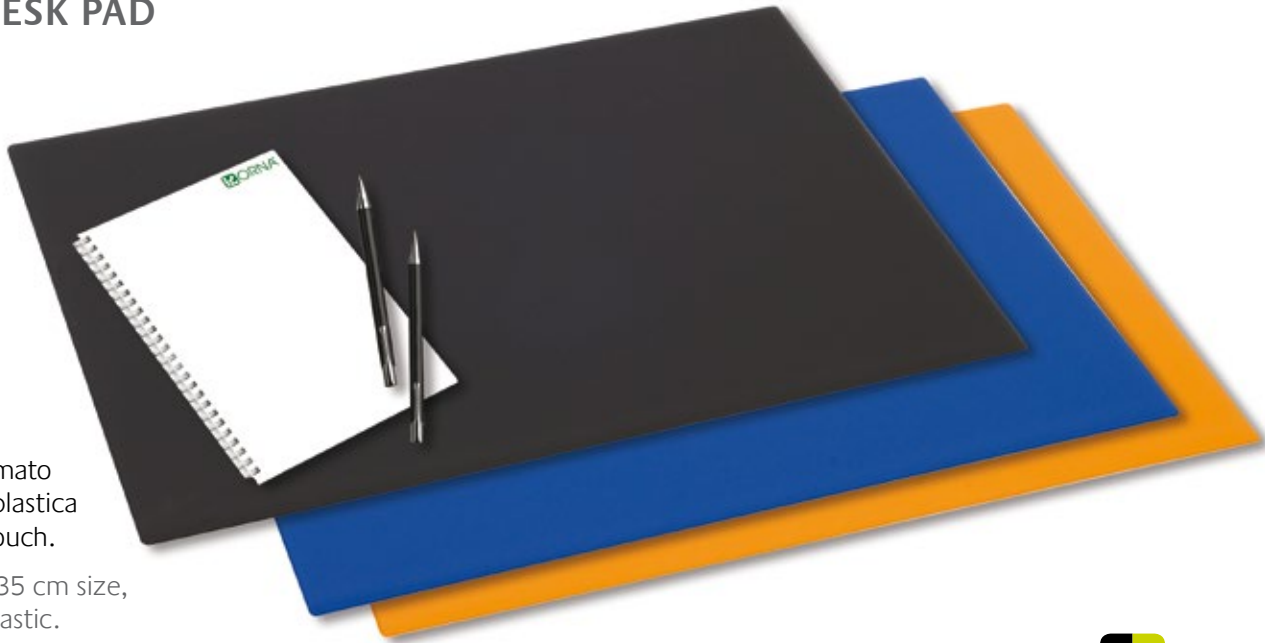

SOTTOMANO "SOFT" "SOFT" DESK PAD

Sottomano formato 50 x 35 cm in plastica morbida soft-touch.

Desk pad 50 x 35 cm size, in soft-touch plastic.

ref.	dim. $\longleftrightarrow$ mm	col.	8007627...	pz/pcs
0113 NEO 0000	500x350	4 col.assortiti (nero - verde - blu - arancio) 4 assorted colors (black - green - blue - orange)	...011329	10/10
0113 NEO 1000	500x350	nero/black	...011343	1/10
0113 NEO 4000	500x350	blu/blue	...011367	1/10
0113 NEO 5300	500x350	arancio/orange	...011381	1/10