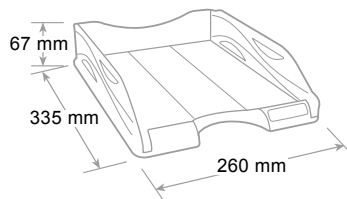

**CASSETTI INFRANGIBILI
UNBREAKABLE DRAWERS**