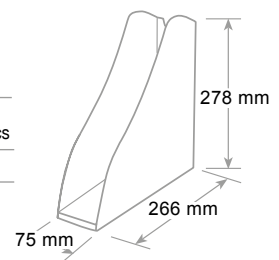

Portariviste Magazine file holder

ref.	colore/color/couleur	8003438...	pz/pcs
7118RE	nero / black / noir	...027955	10