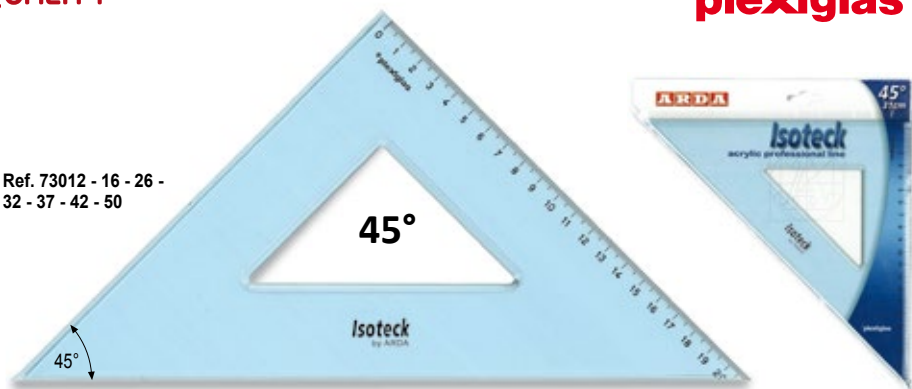

PROFESSIONAL - HIGH QUALITY

Squadre

Set square
Equerre

Smusso, tirachina e bordo interno
Bevelled edge, ink-edge and finger lift
Facette, bord anti-tache et bord intérieur

* Ricavate da lastra - Cut from plate
Découpé à partir de la plaque

Ref. 73012 - 16 - 26 -
32 - 37 - 42 - 50

Art.	EAN13 art.	Descrizione / Description	INNER pcs	EAN13 inner	MASTER pcs
73012	8003438730121	45° cm. 12	10	8003438732125	10
73016	8003438730169	45° cm. 16	10	8003438732163	10
73026	8003438730268	45° cm. 26	10	8003438732262	10
73032	8003438730329	45° cm. 31	10	8003438732323	10
73037	8003438730374	45° cm. 36	10	8003438732378	10
* 73042	8003438730428	45° cm. 42	10	8003438732422	10
* 73050	8003438730503	45° cm. 50	10	8003438732507	10