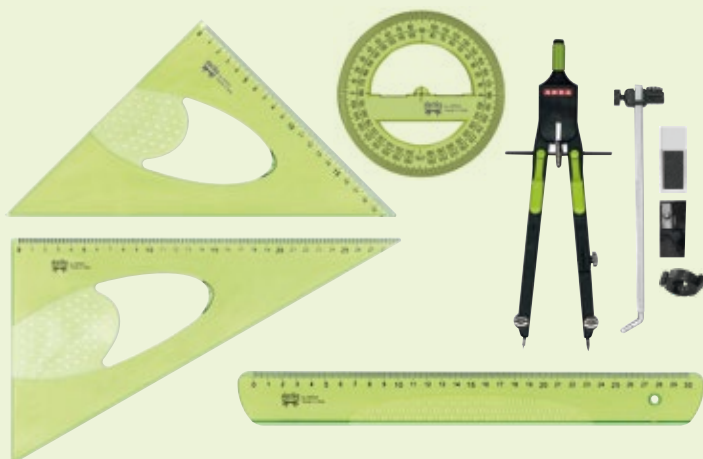

* Album disegno non incluso - Drawing album not included - Papier à dessin non inclus