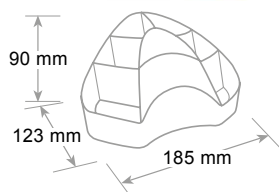

Multipot Classic

Desk organizer - Multipot

Pratico e versatile sulla scrivania, per contenere penne e accessori vari. Fornito senza accessori di cancelleria raffigurati.

Large capacious, stable pen holder for the desk top. Glossy finish. Supplied without the stationery accessories shown in the photo.

Pratique et astucieux pour rassembler et ranger les accessoires de bureau. Finition brillante. Livré sans accessoires de papeterie représentés.

colori trasparenti - transparent colors - couleurs transparentes

ref.	colore/color/ couleur	8003438...	pz/pcs
TR7121 CR	crystallo / cristal / cristal	...008640	6
TR7121 BL	azzurro / light blue / bleu clair	...012487	6
TR7121 V	verde / green / vert	...012470	6
TR7121 AS	col. assortiti / col. ass.	...016720	6

colori opachi - mat colors - couleurs opaques → pag. 130

Bacinella Classic

Pen tidy - Plumier de bureau

Per contenere gli accessori di cancelleria di uso quotidiano. Può essere usata per organizzare i cassetti o sulla scrivania. Fornito senza accessori di cancelleria raffigurati.

To organise standard stationery accessories for everyday use. Can be placed inside a drawer or on the top of the desk. Supplied without the stationery accessories shown in the photo.

Pour rassembler et ranger les accessoires de bureau d'usage quotidien. Peut s'utiliser dans un tiroir ou sur le bureau. Livré sans accessoires de papeterie représentés.

colori opachi - mat colors - couleurs opaques

ref.	colore/color/ couleur	8003438...	pz/pcs
3110 N	nero / black / noir	...031174	10
3110 A	blu / blue / blue	...031150	10
3110 R	rosso / red / rouge	...031136	10

colori trasparenti - transparent colors - couleurs transparentes