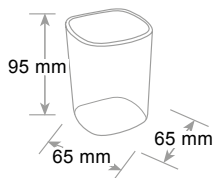

ref.	colore/color/ couleur	8003438...	pz/pcs
4111 N	nero / black / noir	...041227	12
4111 A	blu / blue / blue	...041302	12
4111 R	rosso / red / rouge	...041289	12
4111 AS	col. ass.	...041111	12