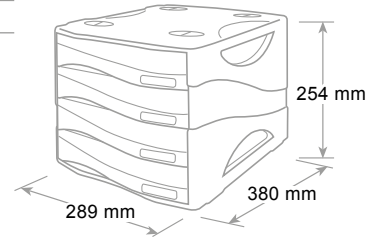

Cassettiere Drawer cabinet

ref.	colore/color/couleur	8003438...	pz/pcs
15P4PRE	nero / black / noir	...028969	2

**CASSETTI INFRANGIBILI
UNBREAKABLE DRAWERS**

Portacorrispondenza Letter tray

INFRANGIBILE - UNBREAKABLE

ref.	colore/color/couleur	8003438...	pz/pcs
65510RE	nero / black / noir	...028976	10

Portariviste Magazine file holder

ref.	colore/color/couleur	8003438...	pz/pcs
7118RE	nero / black / noir	...027955	10

Portapenne Pen holder

ref.	colore/color/couleur	8003438...	pz/pcs
4111RE	nero / black / noir	...027924	12