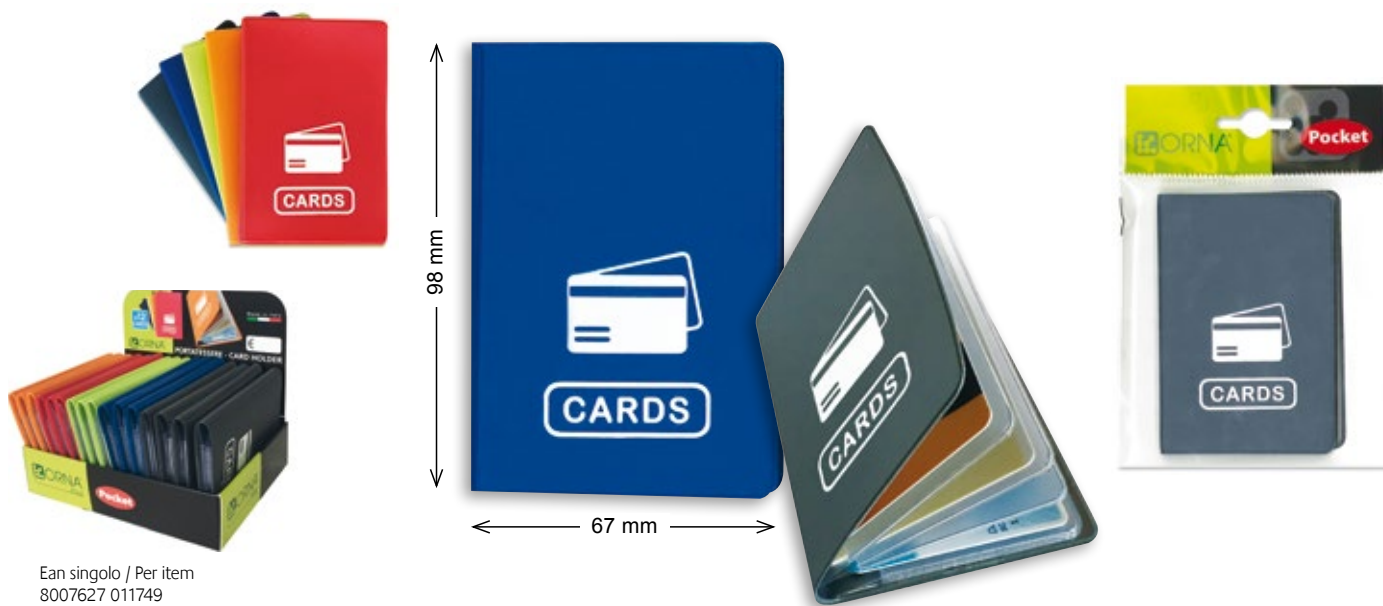

**PORTATESSERE A LIBRO
BOOKLET CARD HOLDER**

12
CARDS

Ean singolo / Per item
8007627 011749

Portatessere con copertina in plastica morbida soft-touch. 6 buste in plastica per 12 cards.
Pocket card holder with cover in soft-touch plastic. 6 fixed plastic envelopes for 12 cards.

ref.	descrizione / description	dim. mm	col.	8007627...	pz/pcs
0117 EXP 0000	Display 16 pz/pcs	135x105x120 (aperto/open)	assortiti/assorted	...011725	1/4
0117 GDO 0000	Self-service	105 x 145	assortiti/assorted	...011756	20/20