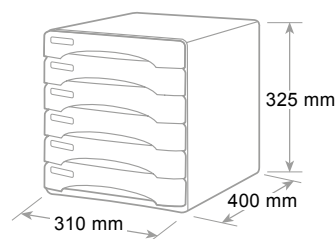

6 CASSETTI

6 drawers

6 tiroirs

ref.	colore/color/couleur	8003438...	pz/pcs
13G 6P N	nero / black / noir	...713667	1
13G 6P A	blu / blue / blue	...713643	1
13G 6P GR	grigio / grey / gris	...713629	1
TR 13G 6P BL	azzurro / light blue / bleu clair	...723406	1
TR 13G 6P V	verde / green / vert	...723499	1

■ ■ ■ cassetti opachi / mat drawers - tiroirs opaques
■ ■ ■ cassetti trasparenti / transparent drawers - tiroirs transparentes