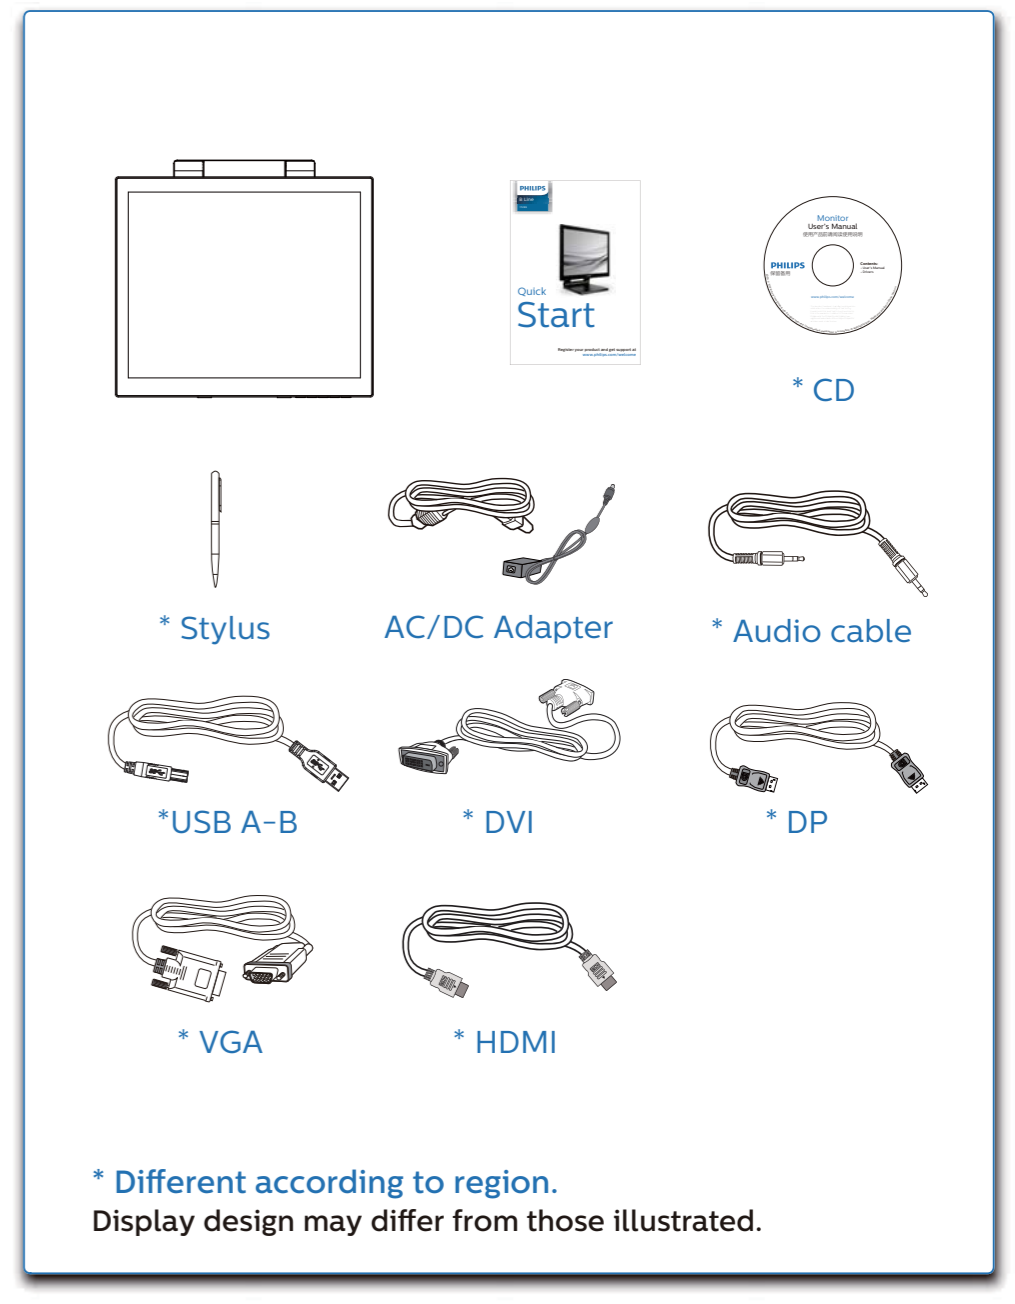

4