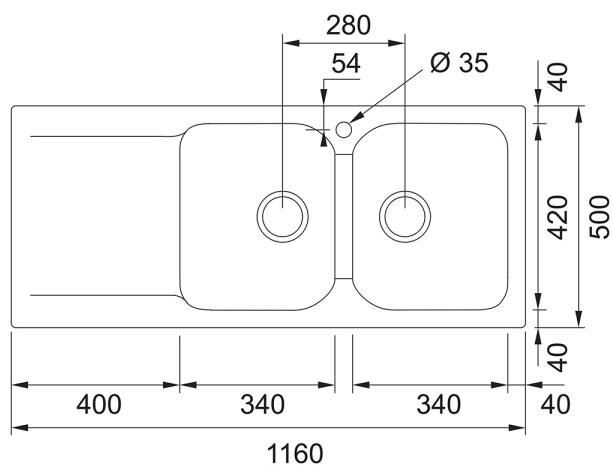

Kite KID 621-116 Beige - Tectonite | 143.0653.611

FAMILY : Sinks | SERIE : Kite | MODEL : KID 621-116 | FINISH : Beige | INSTALLATION TYPE : Incasso

TECHNICAL DATA

Dimensione	1160x500 mm
Foro incasso	1140x480 mm
Base	80
Vasca	2x340x420mm

FEATURES

Inset

Basis BFG 621-116 Fraganite Graphite | 114.0276.588

FAMILY : Sinks | SERIE : Basis | MODEL : BFG 621-116 | FINISH : Fraganite Graphite | INSTALLATION TYPE : Inset

RELATED PARTS

114.0276.594

114.0276.593