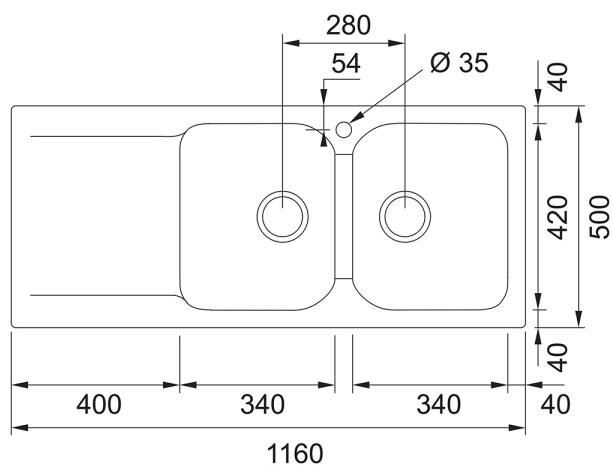

Kite KID 621-116 Nero - Tectonite | 143.0653.590

FAMILY : Sinks | SERIE : Kite | MODEL : KID 621-116 | FINISH : Nero | INSTALLATION TYPE : Incasso

TECHNICAL DATA

Dimensione	1160x500 mm
Foro incasso	1140x480 mm
Base	80
Vasca	2x365x420mm

FEATURES

Inset

Basis BFG 621-116 Fraganite Graphite | 114.0276.588

FAMILY : Sinks | SERIE : Basis | MODEL : BFG 621-116 | FINISH : Fraganite Graphite | INSTALLATION TYPE : Inset

RELATED PARTS

114.0276.594

114.0276.593