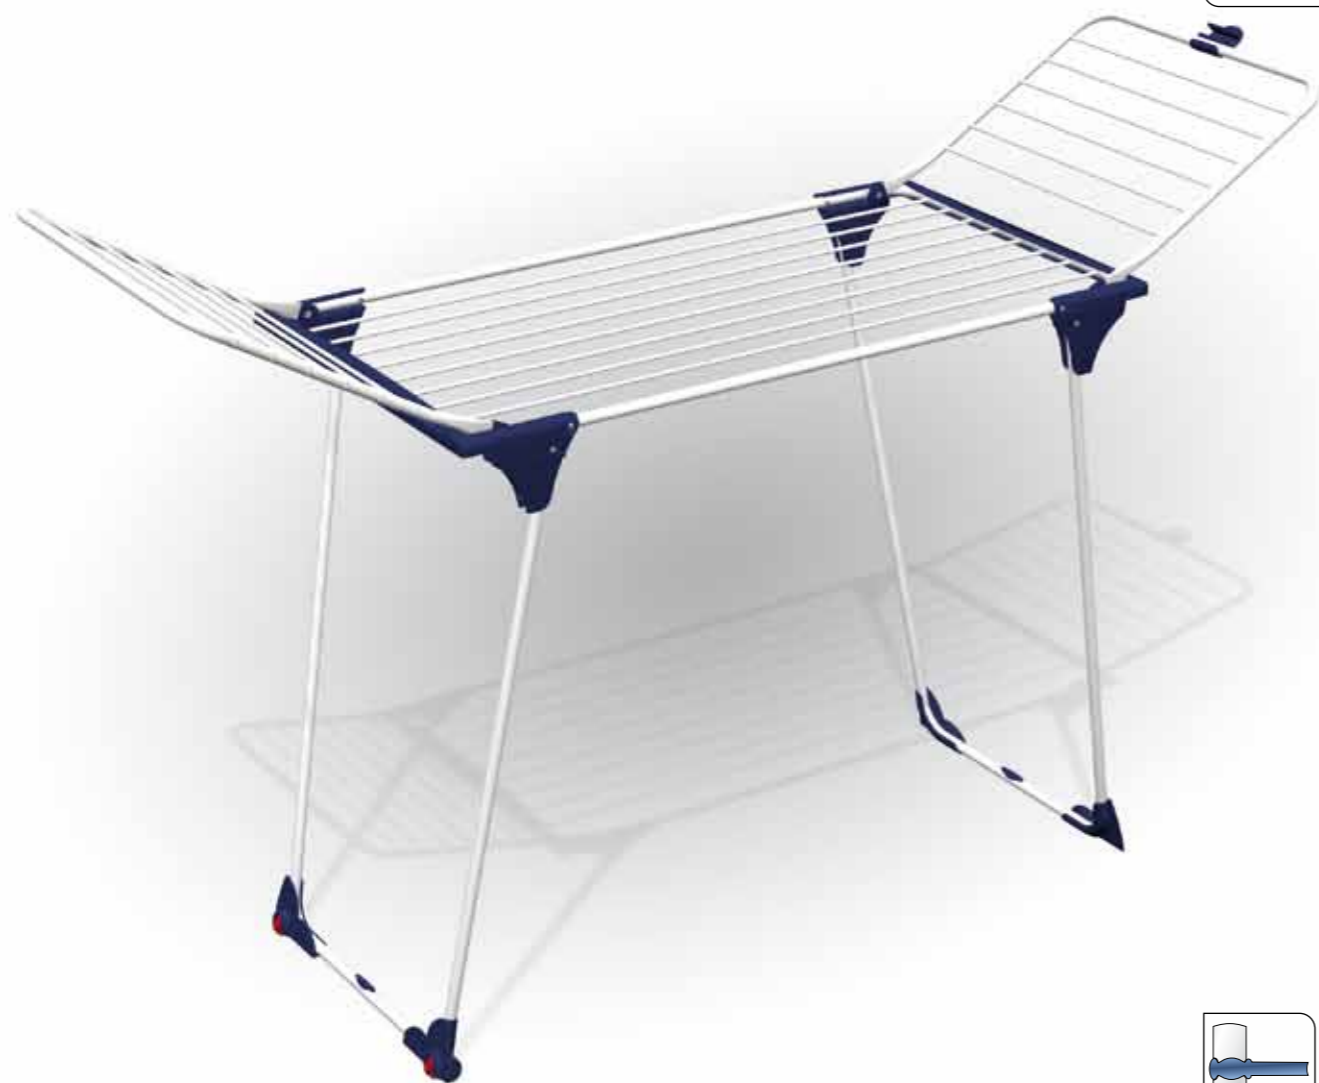

Genio NEW

ALLUMINIO/ACCIAIO
ALUMINIUM/STEEL

20m