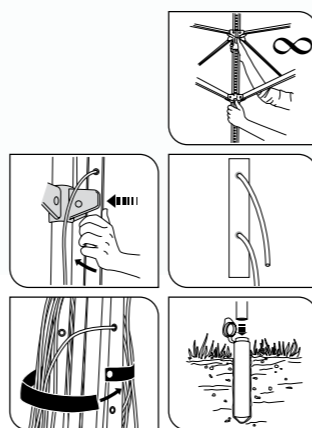

# Garden Aluminium 50

ALLUMINIO 100%  
100% ALUMINIUM

50m

**OPTIONAL**  
Garden Stand (p. 71)  
+  
Garden Spike (p. 71)