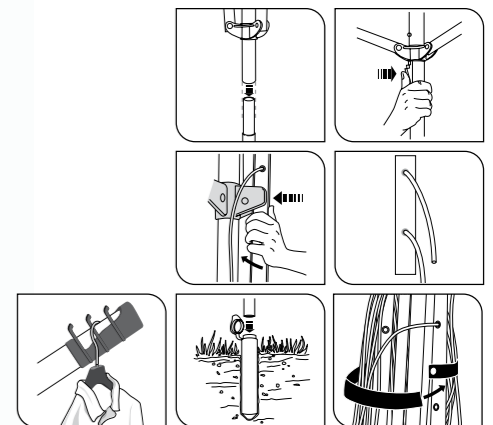

STENDERE

Item	Gimi	Ean	Pezzo/Unit			Imballo/Package							
			m	1 pz	kg	Aperto Open	Chiuso Folded	Confezione Pack	axbxc=cm	n° pz	n° pz	h=cm	n° pz
Spider	1025040000000	8001244012929	18	1,40	18	195x103x48	14,5x10,5x102	14,5x10,5x102	47x17x105	8	88	120	95

Item	Gimi	Ean	Pezzo/Unit			Imballo/Package							
			m	1 pz	kg	Aperto Open	Chiuso Folded	Confezione Pack	axbxc=cm	n° pz	n° pz	h=cm	n° pz
Garden Steel 30	1025010000000	8001244012899	30	2,67	20	161x150x170,5	11,5x10,5x166	11,5x10,5x111	32x21x113	6	72	128	79
Garden Steel 40	1025020000000	8001244012905	40	3,56	20	219x190x195,5	12,5x11,5x197	12,5x11,5x141	29x24x143	6	84	158	60