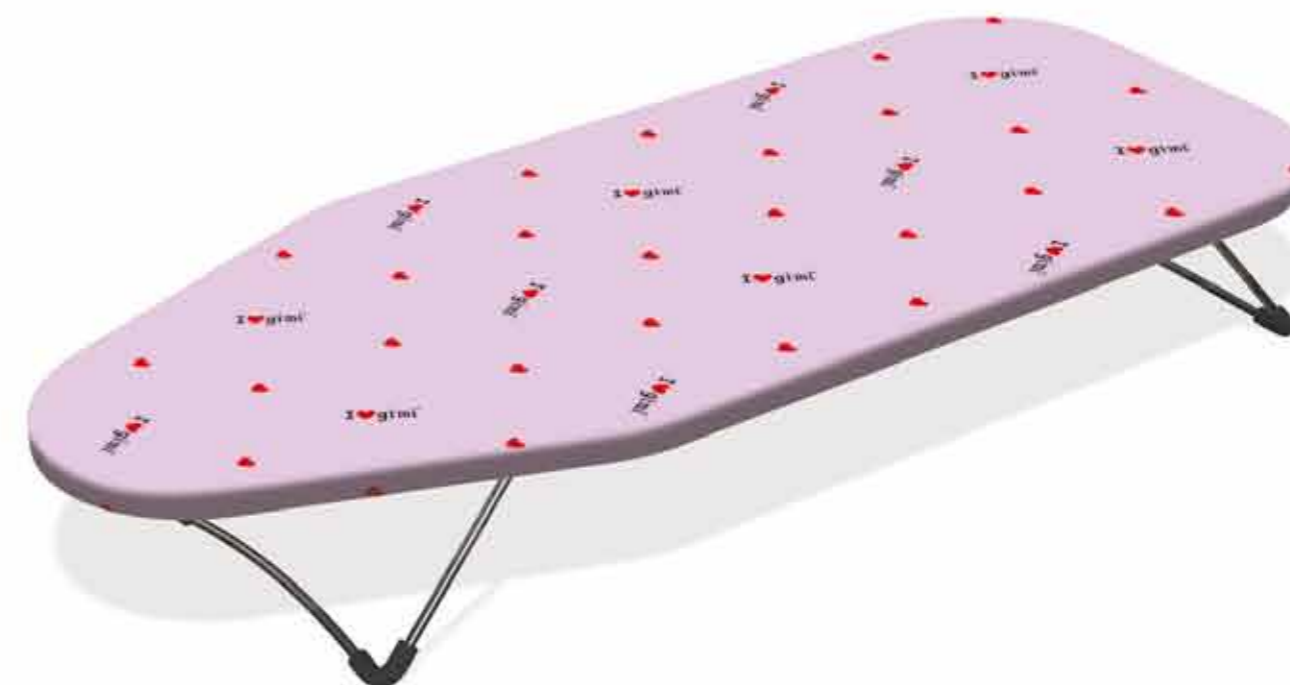

# Pollicino

ACCIAIO  
STEEL

73x32cm

100% Cotton

Piano rete Board size	Nome prodotto Item	Plus					Altro/note Other/notes
		Poggiaferro Iron rest	Portacaldaia Boiler rest	Griglia portabiancheria Clothes rack	Presca elettrica Electric plug	Antenna reggifilo Wire holder support	
cm 73 x 32	Pollicino						da tavolo - appendibile table - hangable
cm 110 x 33	Jean Green Art Line	✓*					* in filo di acciaio steel wire
	Leo Green Art Line	✓					
	Junior Drop Line	✓*					* in filo di acciaio cromato chromed steel wire
	Trim Drop Line	✓					pedini regolabili adjustable feet
	Classic Drop Line	✓					
cm 122 x 38	Roy Green Art Line	✓		✓			
	Royale Green Art Line	✓	✓	✓			
	Prestige Drop Line	✓		✓		✓	
	Eden Drop Line	✓		✓		✓	
	Uniko Drop Line	✓		✓	✓	✓	griglia portabiancheria estraibile foldaway clothes rack
	Poker Drop Line	✓		✓		✓	pedini regolabili adjustable feet griglia portabiancheria estraibile foldaway clothes rack
	Advance 100	✓		✓		✓	prolunga reggilenzuola sheets holder
cm 126 x 45	Andy Green Art Line	✓	✓	✓			
	Golden Drop Line	✓	✓	✓		✓	porta grucce hanger support
	Mitiko Drop Line	✓	✓	✓	✓	✓	griglia portabiancheria estraibile foldaway clothes rack
	Advance 140	✓	✓	✓		✓	prolunga reggilenzuola sheets holder
cm 126 x 48	Prisma Drop Line	✓	✓	✓	✓	✓	pedini regolabili adjustable feet griglia portabiancheria estraibile foldaway clothes rack