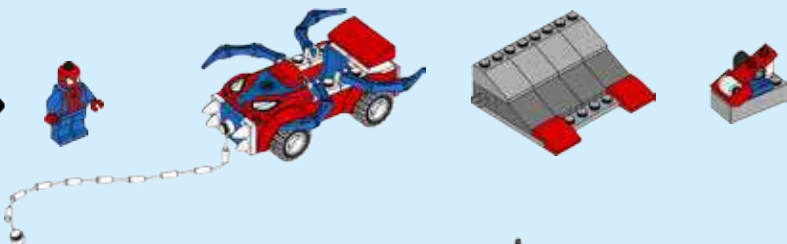

The LEGO logo is displayed in its characteristic yellow font with a black outline, set against a red square background.

JUNIORS

EASY TO BUILD

10754

 [LEGO.com/juniors](https://www.lego.com/juniors)

MARVEL
SPIDER-MAN

1

2

3

4

1x

4x

4x

1