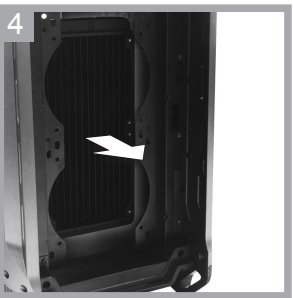

2 Installing a water cooler (front)