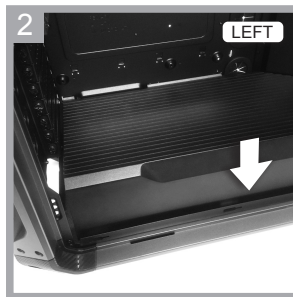

LEFT SIDE

RIGHT SIDE

1 Removing the Air Guide

2 Installing/removing the power supply cover

3 Installing an internal 3.5" HDD

4 Installing an internal 2.5" device

Installing a Fan filter (top / front)

Installing the headphone hook