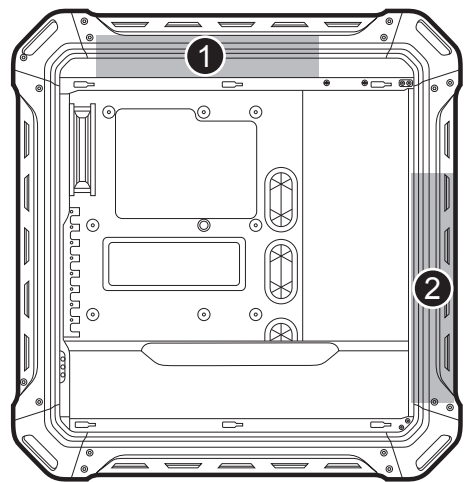

USB 3.0	SATA (Connect to PSU for fan power)	HD AUDIO	USB
POWER SW	RESET SW	H.D.D LED	POWER LED
			FAN

LEFT SIDE