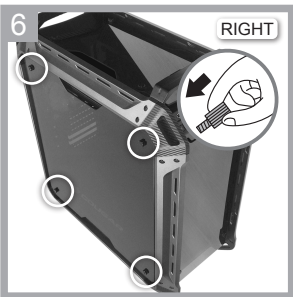

2 Installing a water cooler (front)