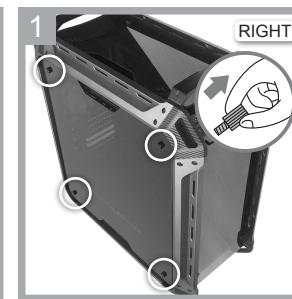

LEFT SIDE

RIGHT SIDE

1 Removing the Air Guide

2 Installing/removing the power supply cover

3 Installing an internal 3.5" HDD

4 Installing an internal 2.5" device

Installing a Fan filter (top / front)

Installing the headphone hook