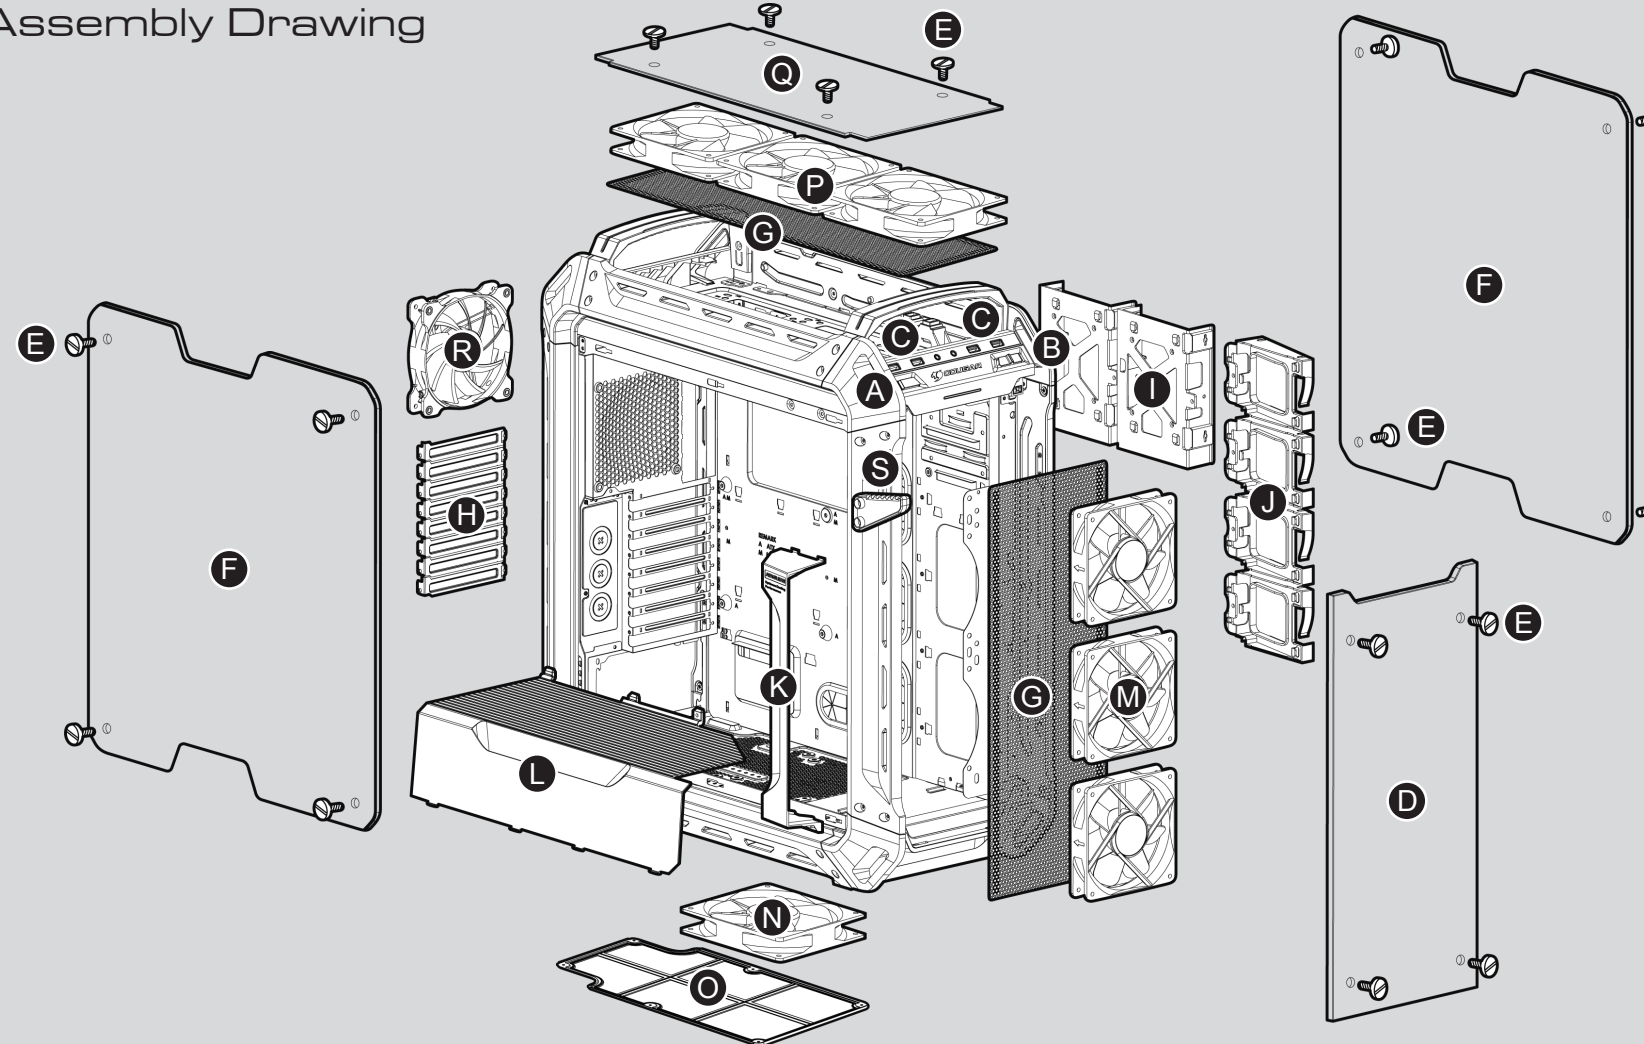

Compucase Enterprise Co.,Ltd.
No. 225, Lane 54, An Ho Road Sec. 2 Tainan, Taiwan, R.O.C
Tel:+886-6-356-0606
Service E-Mail:service@cougargaming.com

Made in China

Assembly Drawing

- A** Power button / Reset button
- B** Fan controller
- C** USB 3.0 / USB 2.0 / HD audio ports
- D** Tempered glass front panel
- E** Tool-less screw
- F** Tempered glass side panel
- G** Fan filter
- H** Vented slot cover
- I** 3.5" HDD trays (compatible with 2.5" HDD/SSD)
- J** 2.5" HDD trays
- K** Air Guide
- L** Power supply cover
- M** 3 x 140/120mm fans for front panel (3 x 120mm fans pre-installed)
- N** 1 x 140/120mm fan for bottom panel (optional, purchased separately)
- O** Air filter on bottom cover to prevent dust from entering the power supply
- P** 2 x 140mm / 3 x 120mm fans for top panel (optional, purchased separately)
- Q** Tempered glass top panel
- R** 1 x 120mm fan for rear panel (pre-installed)
- S** Headphone hook

FEATURES

A TRUE BEAUTY

Four tempered glass pieces cover the immense space this case gives you to build and develop the PC of your dreams while allowing you to see all the high-end components you install inside it. To add a strong lighting effect, four LED 120mm fans (three in the front, one in the rear side) further enhance the majesty of this art piece.