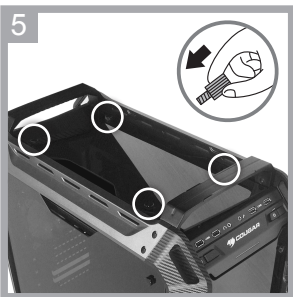

2 Installing a water cooler (front)