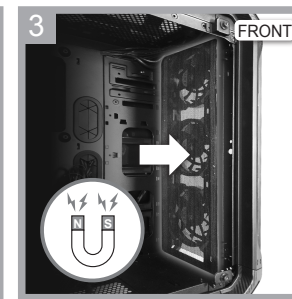

LEFT SIDE

RIGHT SIDE

1 Removing the Air Guide

2 Installing/removing the power supply cover

3 Installing an internal 3.5" HDD

4 Installing an internal 2.5" device

Installing a Fan filter (top / front)

Installing the headphone hook