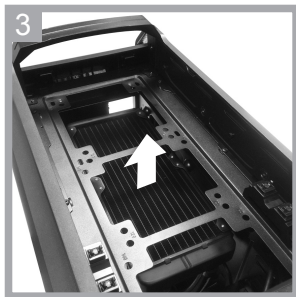

1 Installing a water cooler (top)