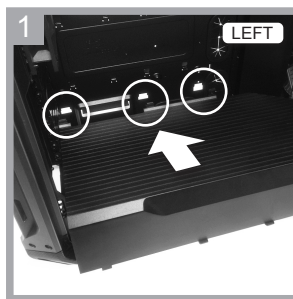

LEFT SIDE

RIGHT SIDE

1 Removing the Air Guide

2 Installing/removing the power supply cover

3 Installing an internal 3.5" HDD

4 Installing an internal 2.5" device

Installing a Fan filter (top / front)

Installing the headphone hook