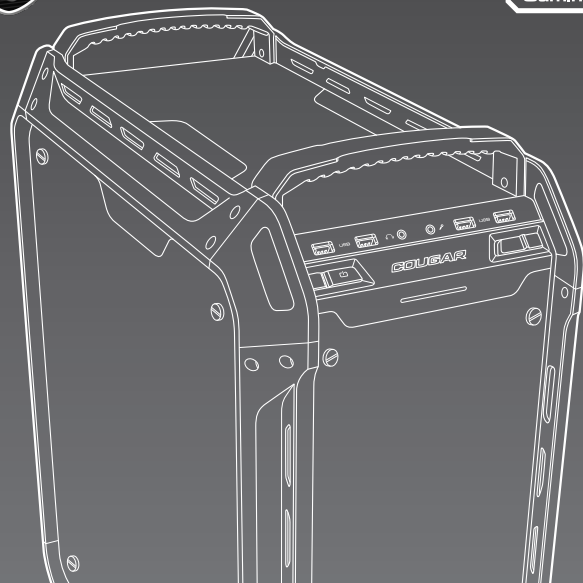

REAL GEAR FOR REAL GAMERS

PANZER

EVO

THE CRYSTALLINE TITAN

COUGAR Facebook

PANZER EVO is a gaming titan covered in pristine tempered glass. with it, you can build a powerful gaming computer with total freedom and display all its components in their full glory.

Case Type	Full Tower
Motherboard Type	Mini ITX / Micro ATX / ATX / CEB / L-ATX / E-ATX (E-ATX upto 12"x11")
Dimensions (WxHxD)	266mm x 612mm x 556mm 10.5" x 24" x 21.9"
Case Drive Bays	3.5" : 2 2.5" : 4+2 (converted from 3.5" drive bays)
Expansion slots	8
I/O Panel	USB3.0 x 2 / USB2.0 x 2 Mic x 1 / Audio x 1 Fan Controller
Total Fan	Max. 8
Cooling Fans	Front : 120mm x 3 / 140mm x 3 Top : 120mm x 3 / 140mm x 2 Rear : 120mm x 1 Bottom : 120mm x1 / 140mm x 1
Fan Pre-installed	Front : 120mm LED fan x 3 Rear : 120mm LED fan x 1
Water Cooling Support	Front : 360mm / 280mm / 240mm / 140mm / 120mm Top : 360mm / 280mm / 240mm / 140mm / 120mm Rear : 120mm x 1 Bottom : 140mm x 1 / 120mm x 1
Max. Graphic Card Length	390mm
Max. CPU Cooler Height	170mm
Max. PSU Length	220mm

FEATURES

A TRUE BEAUTY

Four tempered glass pieces cover the immense space this case gives you to build and develop the PC of your dreams while allowing you to see all the high-end components you install inside it. To add a strong lighting effect, four LED 120mm fans (three in the front, one in the rear side) further enhance the majesty of this art piece.