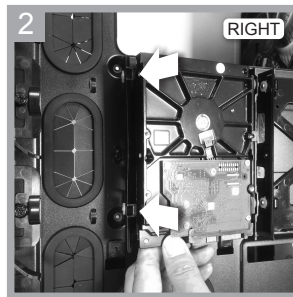

LEFT SIDE

RIGHT SIDE

1 Removing the Air Guide

2 Installing/removing the power supply cover

3 Installing an internal 3.5" HDD

4 Installing an internal 2.5" device

Installing a Fan filter (top / front)

Installing the headphone hook