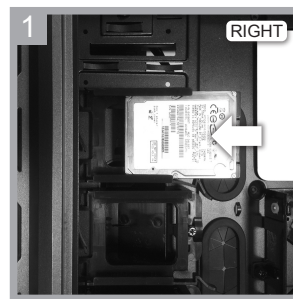

LEFT SIDE

RIGHT SIDE

1 Removing the Air Guide

2 Installing/removing the power supply cover

3 Installing an internal 3.5" HDD

4 Installing an internal 2.5" device

Installing a Fan filter (top / front)

Installing the headphone hook