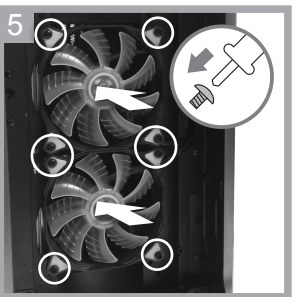

2 Installing a water cooler (front)