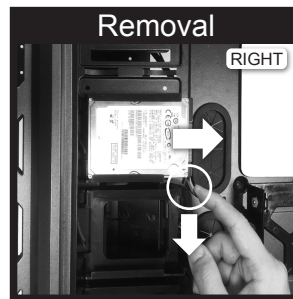

LEFT SIDE

RIGHT SIDE

1 Removing the Air Guide

2 Installing/removing the power supply cover

3 Installing an internal 3.5" HDD

4 Installing an internal 2.5" device

Installing a Fan filter (top / front)

Installing the headphone hook