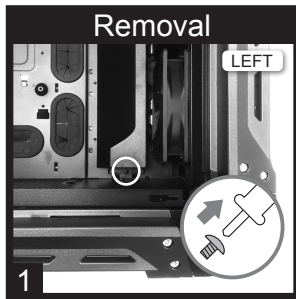

1 Removing the Air Guide