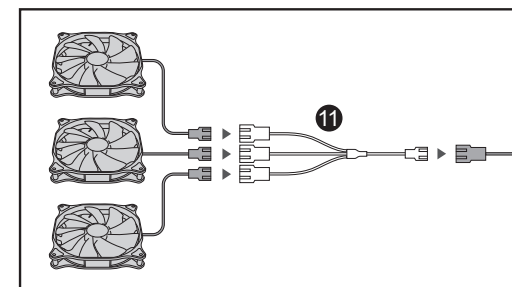

LEFT SIDE

RIGHT SIDE

1 Removing the Air Guide

2 Installing/removing the power supply cover

3 Installing an internal 3.5" HDD

4 Installing an internal 2.5" device

Installing a Fan filter (top / front)

Installing the headphone hook

1 Installing a water cooler (top)

2 Installing a water cooler (front)

Through the use of splitters (2 included, 3 maximum), up to 7 fans can be connected

RIGHT SIDE

⚠ Fan cable max current loading is 1A

Installing the Front I/O Connectors