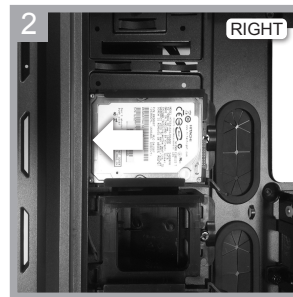

LEFT SIDE

RIGHT SIDE

1 Removing the Air Guide

2 Installing/removing the power supply cover

3 Installing an internal 3.5" HDD

4 Installing an internal 2.5" device

Installing a Fan filter (top / front)

Installing the headphone hook