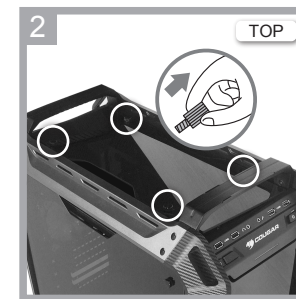

LEFT SIDE

RIGHT SIDE

1 Removing the Air Guide

2 Installing/removing the power supply cover

3 Installing an internal 3.5" HDD

4 Installing an internal 2.5" device

Installing a Fan filter (top / front)

Installing the headphone hook