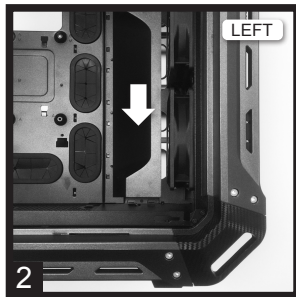

1 Removing the Air Guide