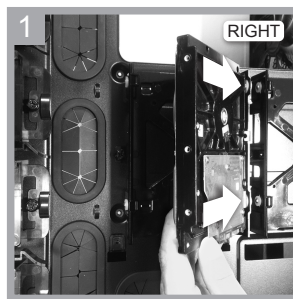

LEFT SIDE

RIGHT SIDE

1 Removing the Air Guide

2 Installing/removing the power supply cover

3 Installing an internal 3.5" HDD

4 Installing an internal 2.5" device

Installing a Fan filter (top / front)

Installing the headphone hook