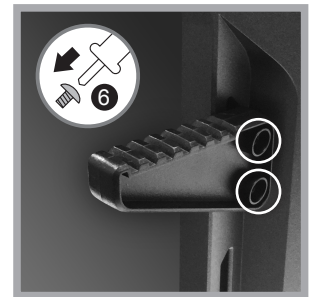

LEFT SIDE

RIGHT SIDE

1 Removing the Air Guide

2 Installing/removing the power supply cover

3 Installing an internal 3.5" HDD

4 Installing an internal 2.5" device

Installing a Fan filter (top / front)

Installing the headphone hook