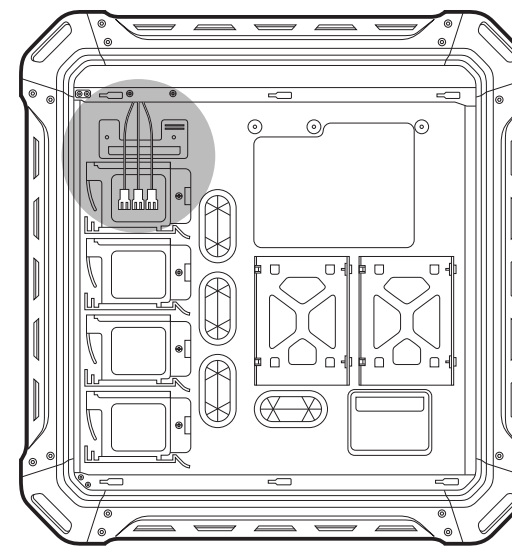

1 Removing the Air Guide

2 Installing/removing the power supply cover

3 Installing an internal 3.5" HDD

4 Installing an internal 2.5" device

Installing a Fan filter (top / front)

Installing the headphone hook

1 Installing a water cooler (top)

2 Installing a water cooler (front)

Through the use of splitters (2 included, 3 maximum), up to 7 fans can be connected

RIGHT SIDE

⚠ Fan cable max current loading is 1A

Installing the Front I/O Connectors

USB 3.0	SATA (Connect to PSU for fan power)	HD AUDIO	USB
POWER SW	RESET SW	H.D.D LED	POWER LED
			FAN