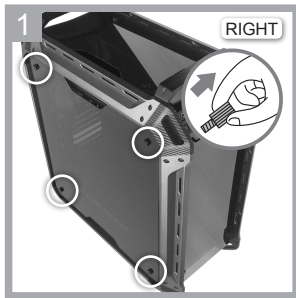

1 Installing a water cooler (top)