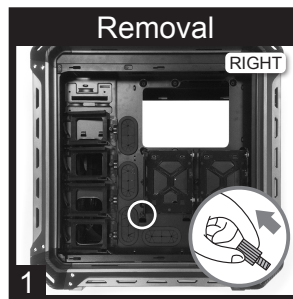

LEFT SIDE

RIGHT SIDE

1 Removing the Air Guide

2 Installing/removing the power supply cover

3 Installing an internal 3.5" HDD

4 Installing an internal 2.5" device

Installing a Fan filter (top / front)

Installing the headphone hook