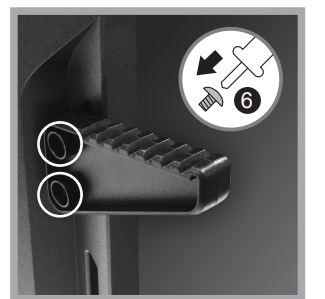

LEFT SIDE

RIGHT SIDE

1 Removing the Air Guide

2 Installing/removing the power supply cover

3 Installing an internal 3.5" HDD

4 Installing an internal 2.5" device

Installing a Fan filter (top / front)

Installing the headphone hook