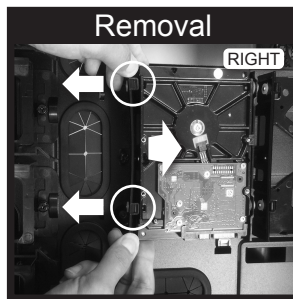

LEFT SIDE

RIGHT SIDE

1 Removing the Air Guide

2 Installing/removing the power supply cover

3 Installing an internal 3.5" HDD

4 Installing an internal 2.5" device

Installing a Fan filter (top / front)

Installing the headphone hook