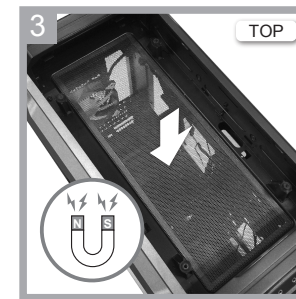

LEFT SIDE

RIGHT SIDE

1 Removing the Air Guide

2 Installing/removing the power supply cover

3 Installing an internal 3.5" HDD

4 Installing an internal 2.5" device

Installing a Fan filter (top / front)

Installing the headphone hook