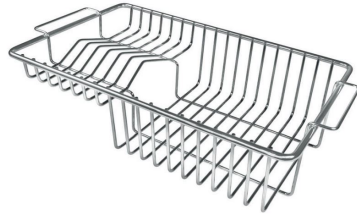

1 x Piletta automatica Space

Push 8407 116

DATI TECNICI

Milanello Optional accessories / Accessori opzionali

The "rails" system makes it possible to use a combination of numerous accessories. Grids, chopping boards, utensils' ranging system, bowls and containers of different dimensions can be alternated in the workspace with a simple gesture, and can easily be stacked, in order to be on hand at all times.

Compatible accessories/Accessori compatibili:

8100 602

Lavello MILANELLO cod. 1034/05*

FT

FTS

GALLERIA FOTOGRAFICA

IN DOTAZIONE

Griglie Black Milanello

Piletta automatica Space Push

ACCESSORI OPZIONALI

Cestello portapiatti inox

Griglia portapiatti

Griglia portapiatti inox

Scolapasta inox

Tagliere in HPDE

Tagliere legno noce