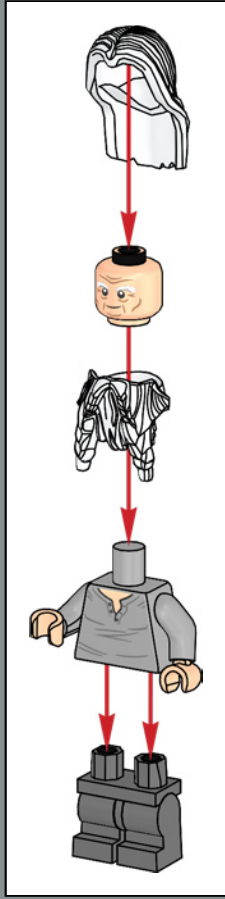

## THE RIVER, FORGE AND ARMOURY

Bilbo and Frodo reunite in the gazebo. As council invitees arrive, they store their battle gear in the armoury by the forge. Arwen and Aragorn meet secretly before the Fellowship departs on its treacherous journey.

*Arwen appears in her Elvish gown, complete with the Evenstar pendant she gifts to Aragorn in The Fellowship of The Ring.*

**ARWEN**

*Gimli wears his decorated battle helmet while wielding his brand-new axes. Gimli has been designed so he is taller than a Hobbit, but shorter than an Elf.*

**GIMLI**

1

2

3

4

5

In the model, we use dozens of left and right elements to build up an organic-looking landscape. We made sure to include an equal number of each shape. See if you can find where they are all hidden!