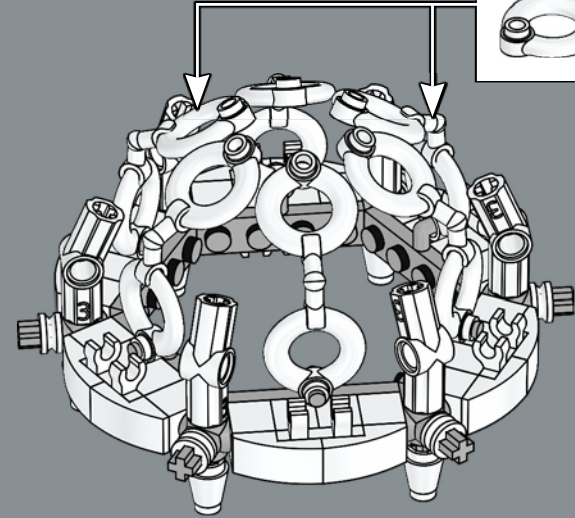

The rings to create the detail on the gazebo roof were originally designed as minifigure life preservers in 1999.

232

233

234

235

12x

236

237