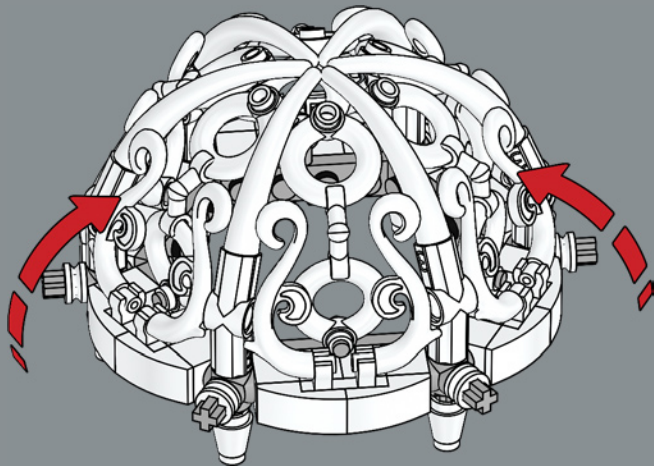

The rings to create the detail on the gazebo roof were originally designed as minifigure life preservers in 1999.

232

233

234

235

12x

236

237