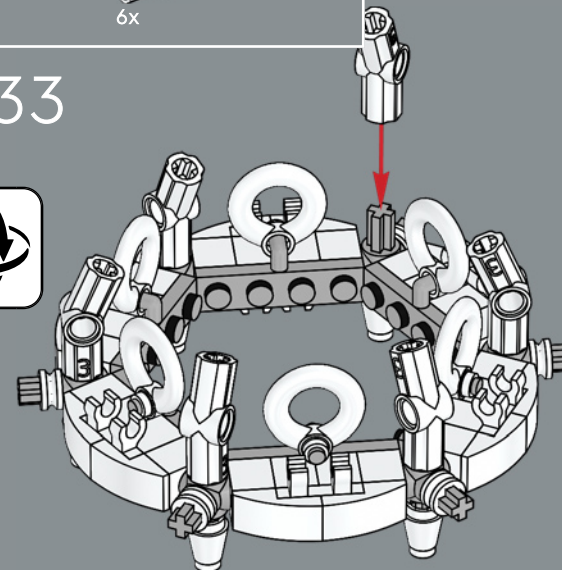

The rings to create the detail on the gazebo roof were originally designed as minifigure life preservers in 1999.

232

233

234

235

12x

236

237