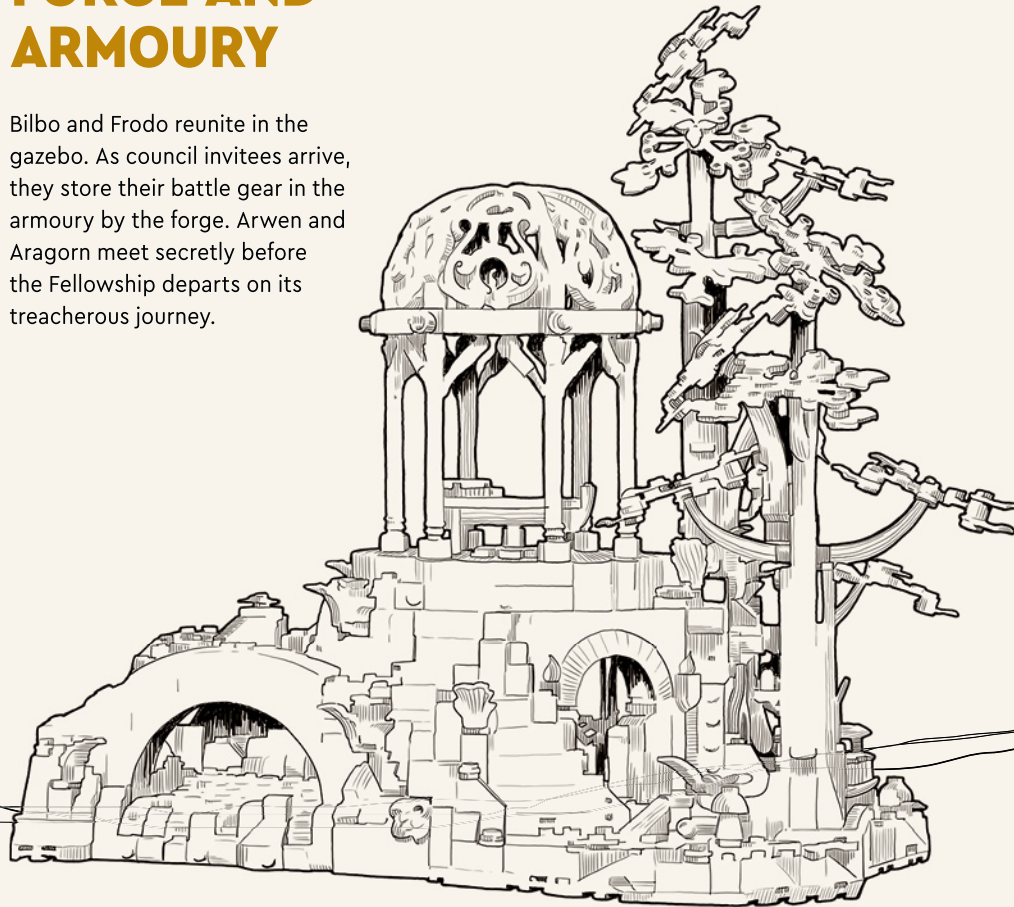

## THE RIVER, FORGE AND ARMOURY

Bilbo and Frodo reunite in the gazebo. As council invitees arrive, they store their battle gear in the armoury by the forge. Arwen and Aragorn meet secretly before the Fellowship departs on its treacherous journey.

*Arwen appears in her Elvish gown, complete with the Evenstar pendant she gifts to Aragorn in The Fellowship of The Ring.*

**ARWEN**

*Gimli wears his decorated battle helmet while wielding his brand-new axes. Gimli has been designed so he is taller than a Hobbit, but shorter than an Elf.*