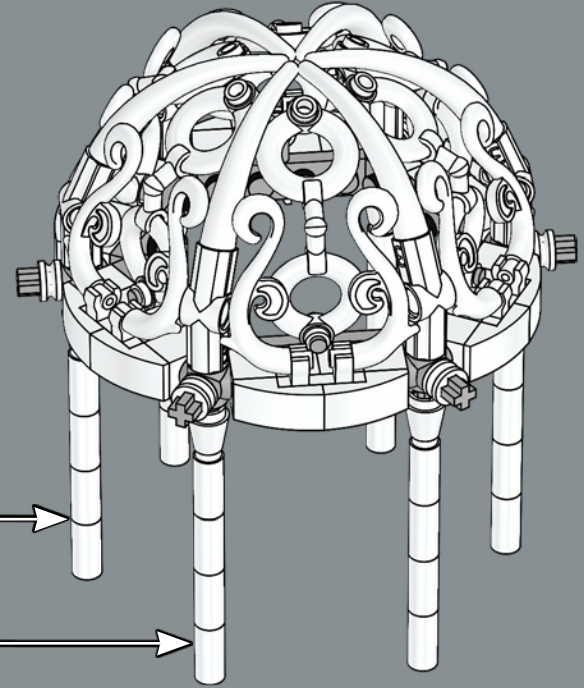

12x

236

237

24x

238

6x

Originally developed as a candle, 91 of these elements in white are used in the model. Only four of them are used as candles, though.