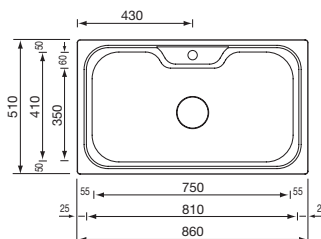

eureka 86 x 51 1V monostampo - monostamped